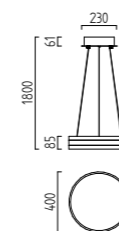

mattweiß
Acryldiffusor satiniert
white mat
acrylic diffuser satinised

2 x 30 W, 2900 K, 5100 Lumen
26/1692.07