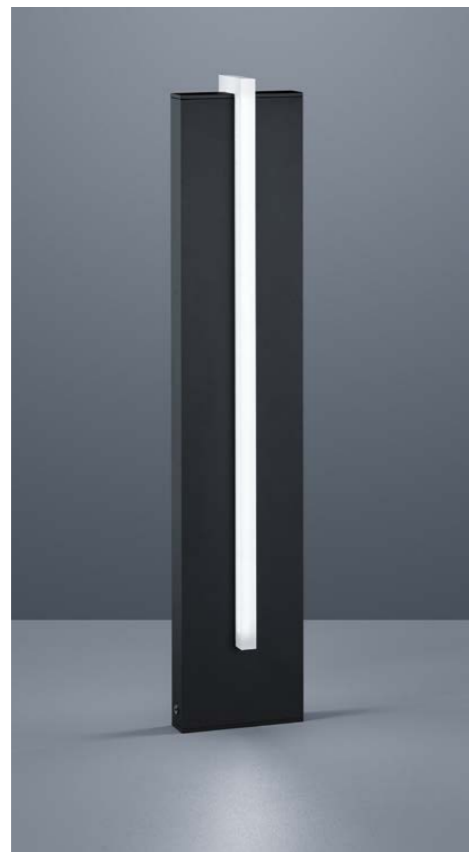

OKI

LED IP54

massiv aluminium
Acrylglas satiniert

solid aluminium
acrylic glass satinised

25 W, 3000 K, 2805 Lumen

mattweiß / white mat
A19803.07

graphit / graphite
A19803.93

Zubehör für Bodenbefestigung
accessories for floor assembly
Seite / page 333