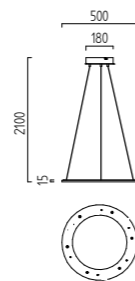

9 x 3 W, 2700 K, 2430 Lumen
96/1315.86/5081

SIMA

LED    IP20

edelstahl - finish
Acrylglas satiniert
stainless steel - finish
acrylic glass satinised

12 x 3 W, 2700 K, 3240 Lumen
126/1314.86

12 x 3 W, 2700 K, 3240 Lumen
96/1314.86