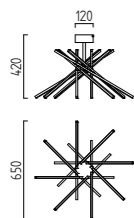

mattweiß / white mat
165/1903.07

aluminium matt / aluminium mat
165/1903.26