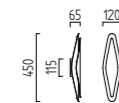

carbon weiß / carbon white
28/1909.07

carbon silber / carbon silver
28/1909.10