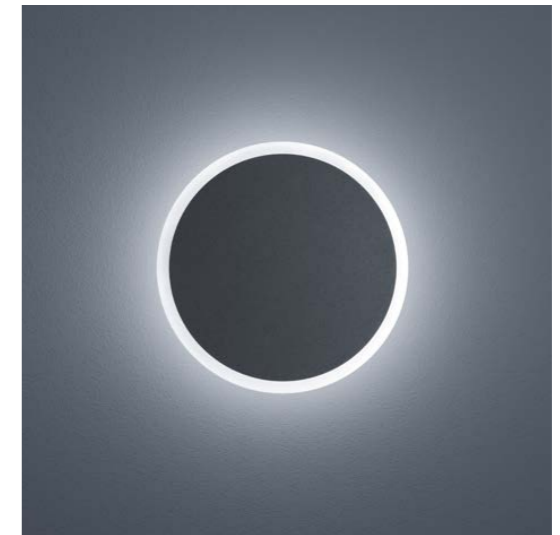

SOLO

LED IP54

massiv Aluminium
solid aluminium

6 W, 3000 K, 780 Lumen

mattweiß / white mat

A18707.07

graphit / graphite

A18707.93