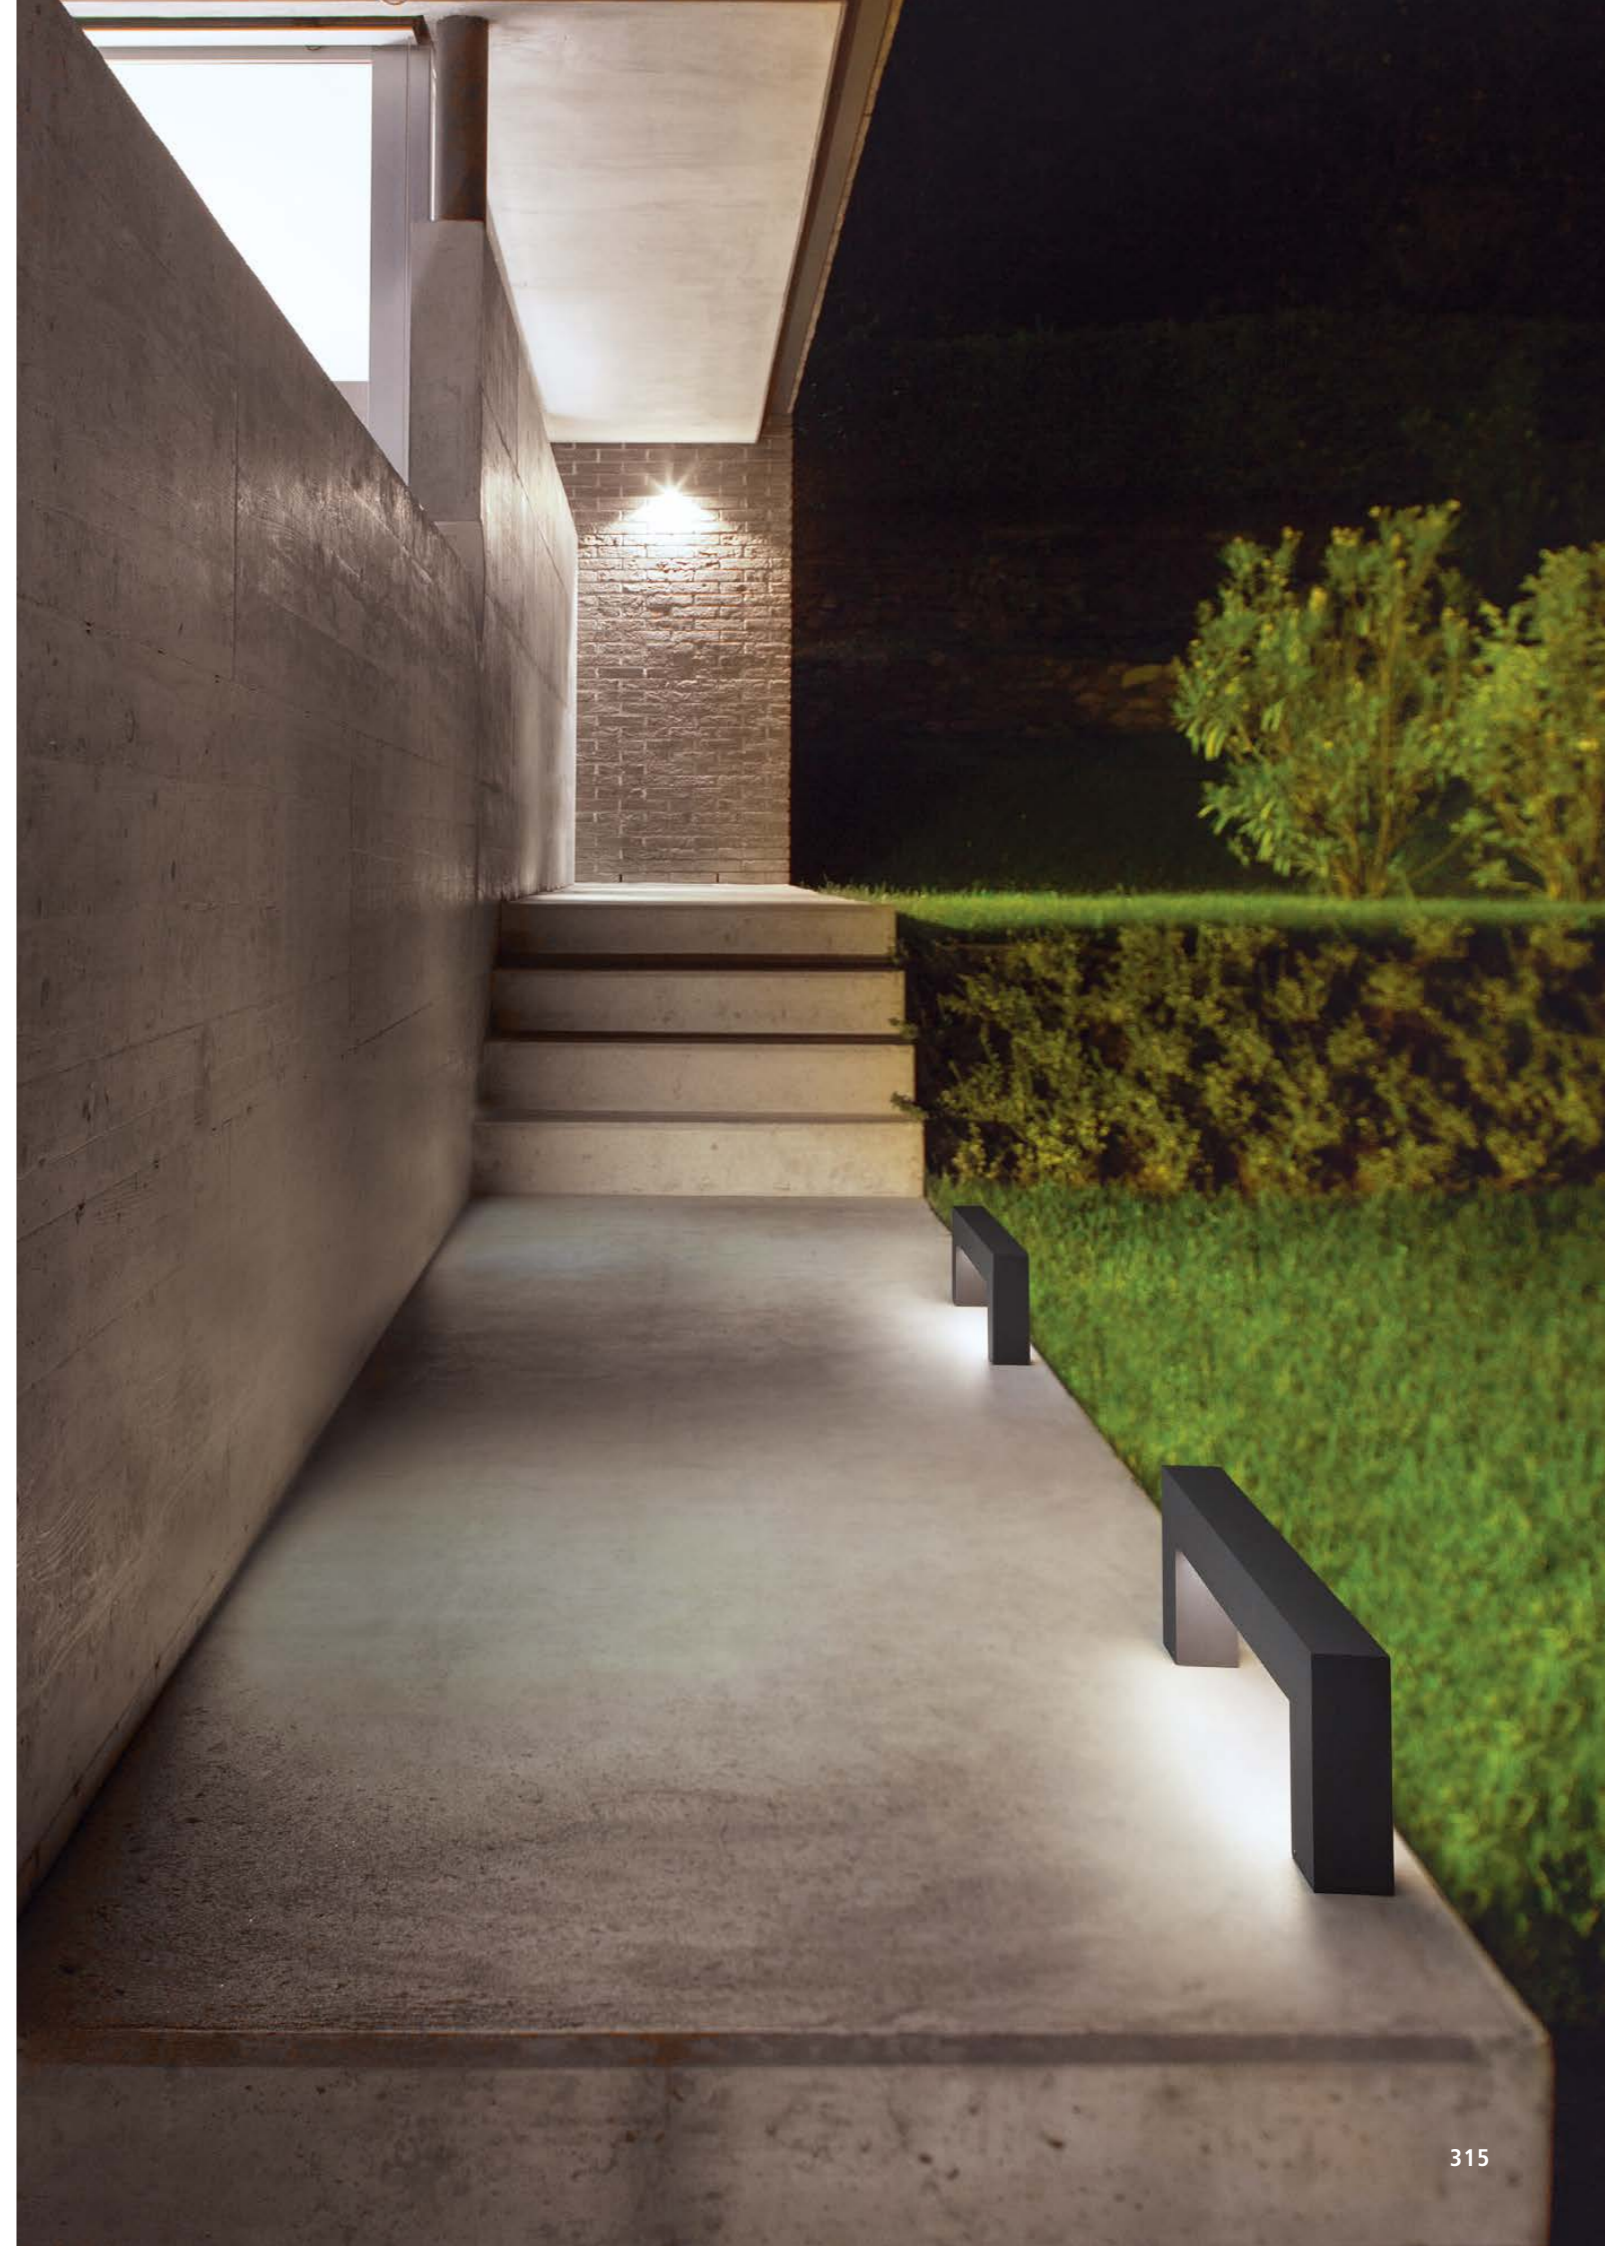

PORT

LED IP54

massiv aluminium
solid aluminium

8,4 W, 3000 K, 940 Lumen

mattweiß / white mat

A19701.07

graphit / graphite

A19701.93