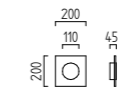

8 W, 3000 K, 800 Lumen
18/1316.06/5104