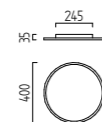

mattweiß / white mat
15/1956.07

blattgold / gold leaf
15/1956.09

blattsilber / silver leaf
15/1956.12