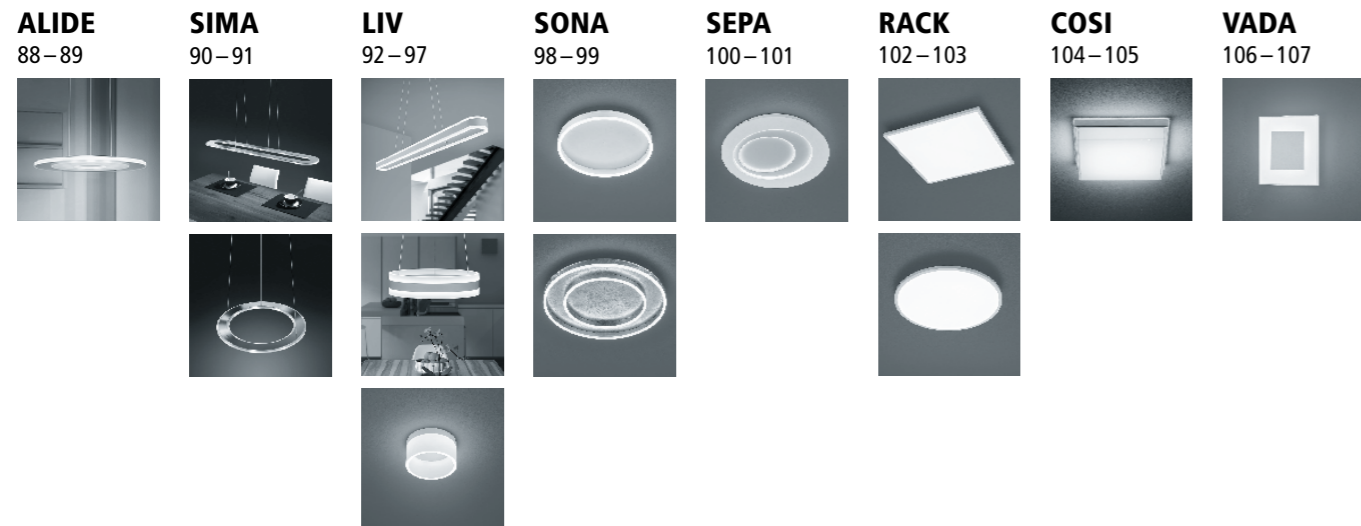

Leuchtenübersicht Innenleuchten
Overview interior lighting

INDEX

ADEO	126-127
ALIDE	88-89 / 122-123
ALMA	70-71
ANTEA	84-85
ARTA	60-63
BAX	182-183
BITO	180-181
BORA	24-31
CANIO	108-109
CAP	18-19
CERTO	38-47
COSI	104-105
DORA	152-153
DORI	138-139
DORO	64-65
ENNA 2	48-49
FOSCA	130-131
HEEL!	184-185
JENNA	120-121
JOCY	136-137
JUNA	160-161
KARI	154-155
KURVO	72-73
LEXX	82-83
LIGNEA	20-21
LIV	92-97
LOMO	32-37
MATA	114-115
MEMO	186-187
MIKO	146-147
MOYA	80-81
NALA	68-69
NORI	112-113
NUNO	110-111
NURO	124-125
NUT	162-165
ONNO	132-135
ONTO	166-169
ORSO	54-57
OSO	174-175
PABLO	140-141
PAX	170-171
PIX	176-179
PLACE	58-59
PLY	142-143
POLE	16-17
PONT	144-145 / 156-159
RACK	102-103
RENA	50-53
RIWA	172-173
ROXX	66-67
SALLY	86-87
SEPA	100-101
SIMA	90-91
SIRI	148-149
SIRI LED	150-151
SONA	98-99
STAY	10-15
VADA	106-107
VAL	22-23
VENTA	74-77
VIN	78-79
WES	116-119
YONA	128-129