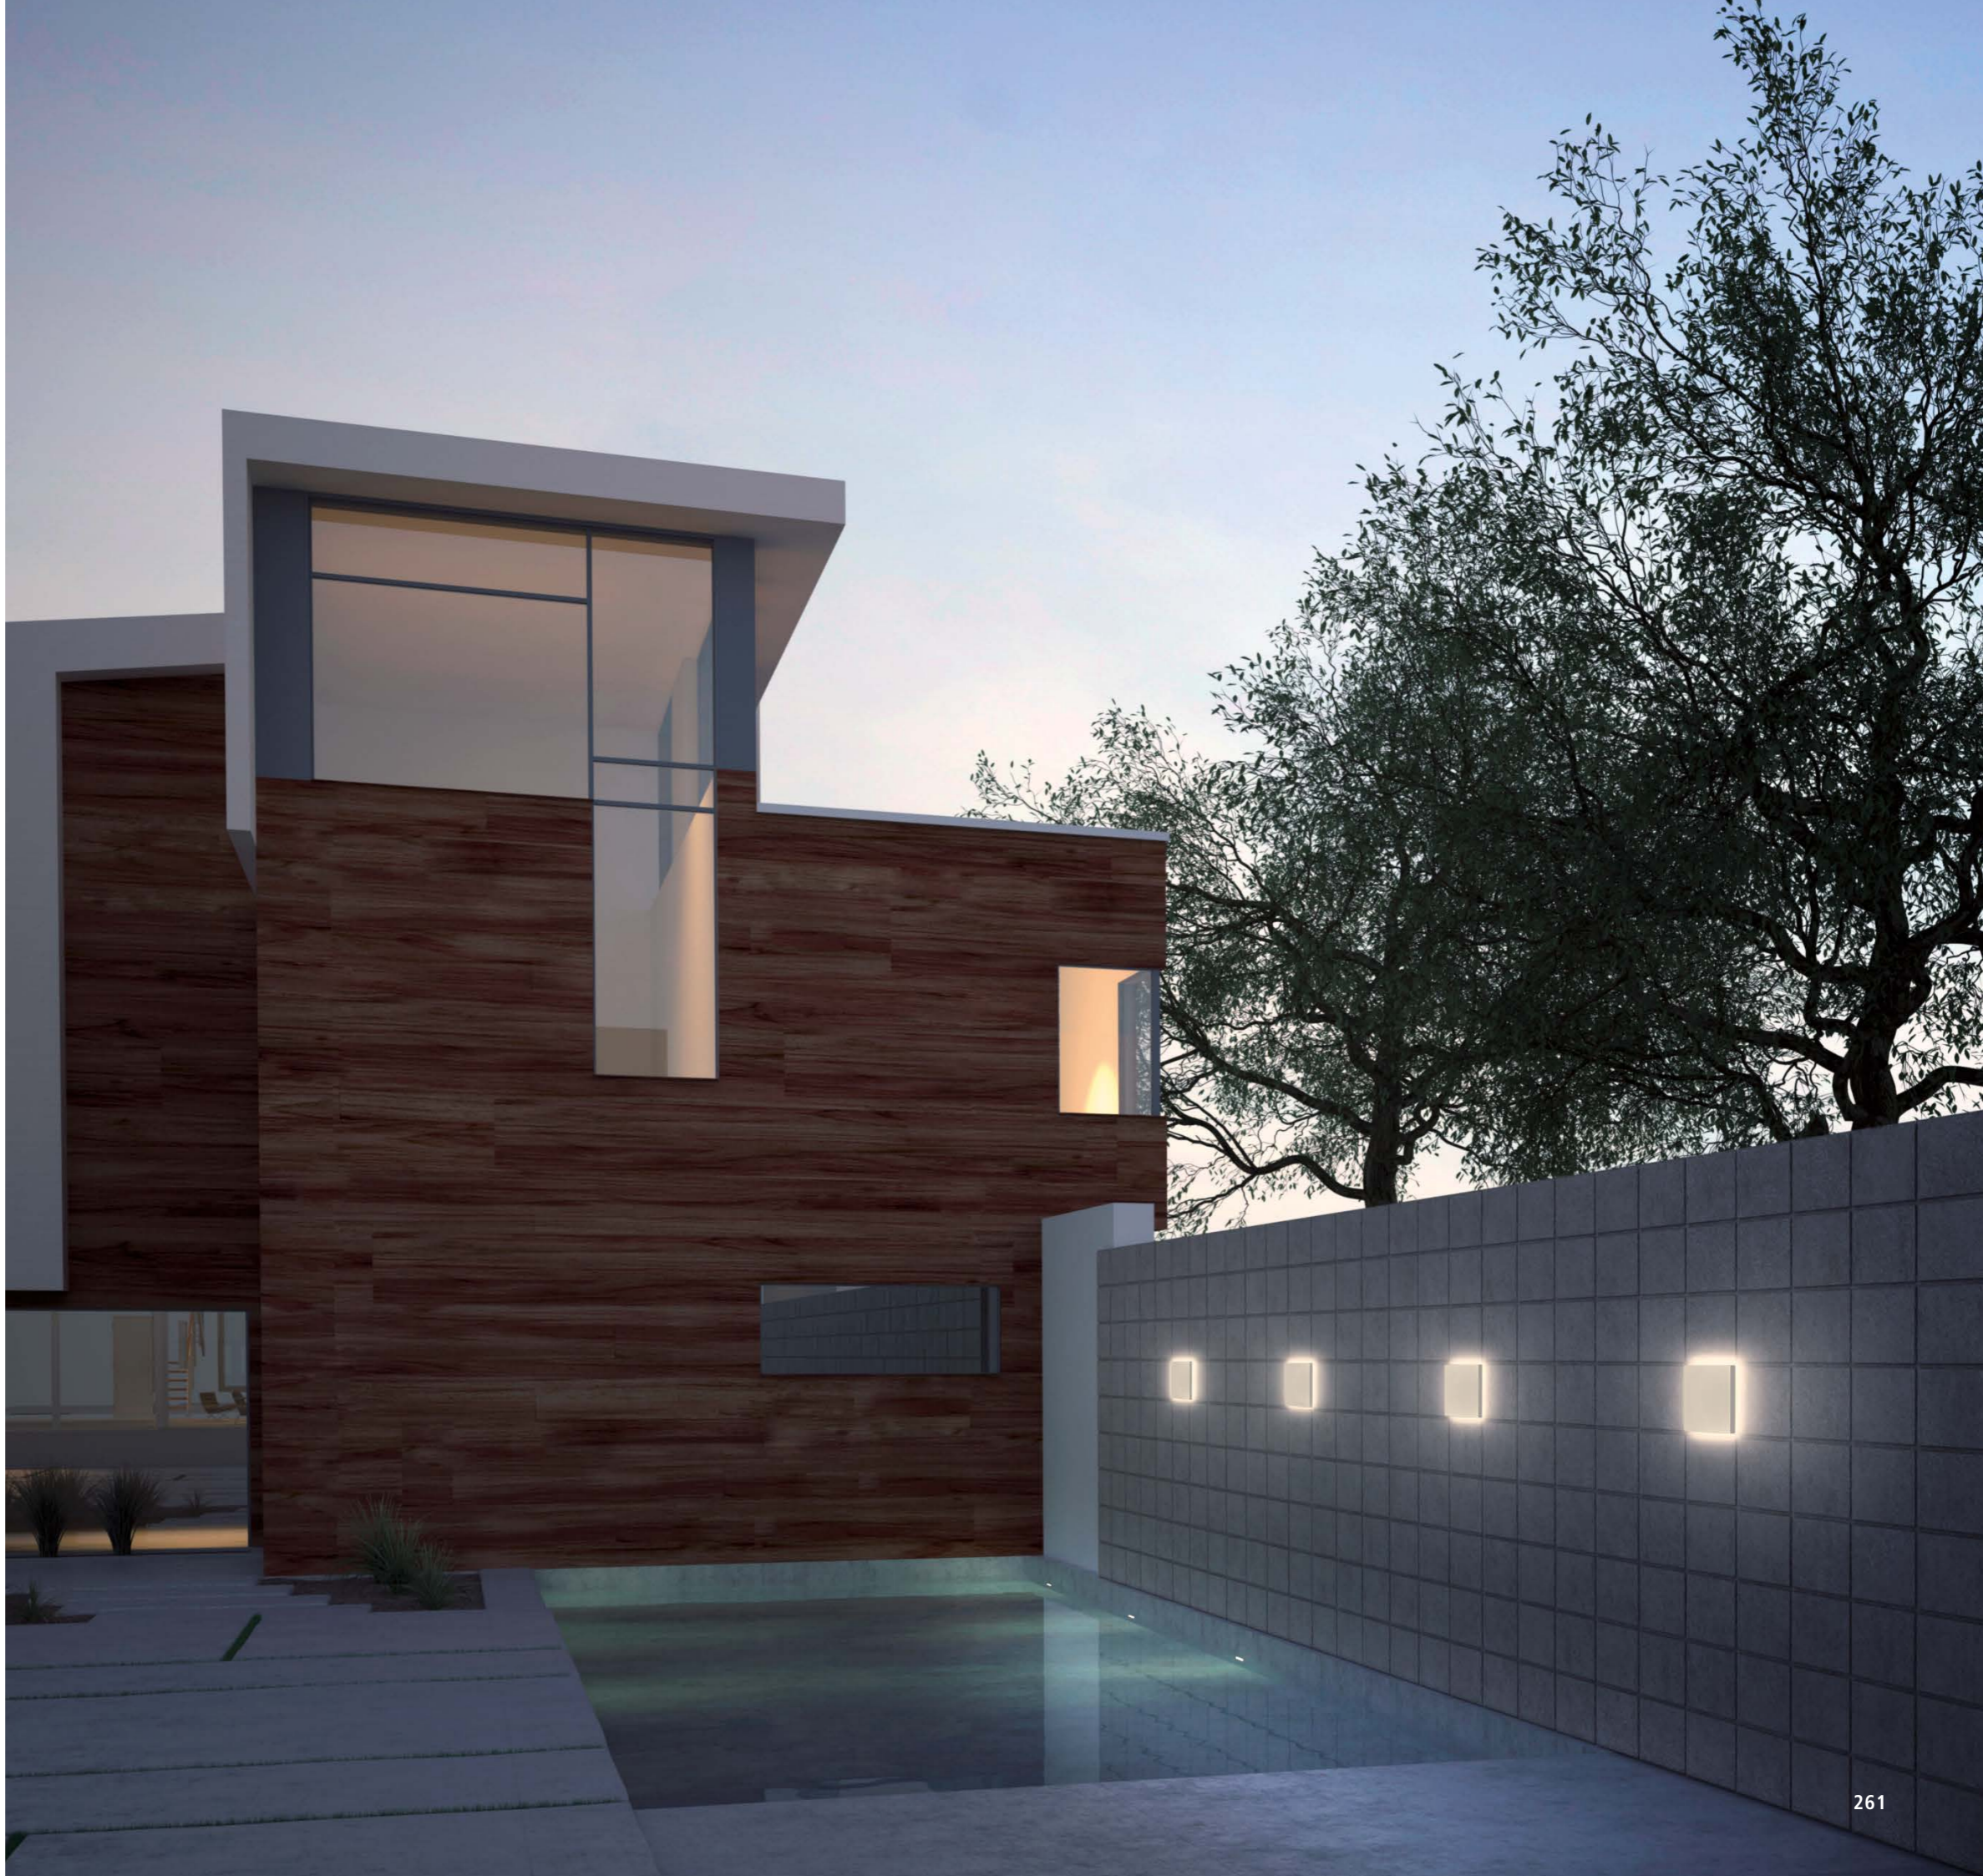

AIR

LED IP65

massiv aluminium
solid aluminium

12 W, 3000 K, 1440 Lumen

mattweiß / white mat
A18607.07

graphit / graphite
A18607.93