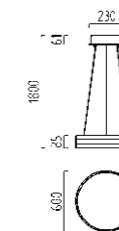

2 x 36 W, 2900 K, 6600 Lumen
26/1792.07