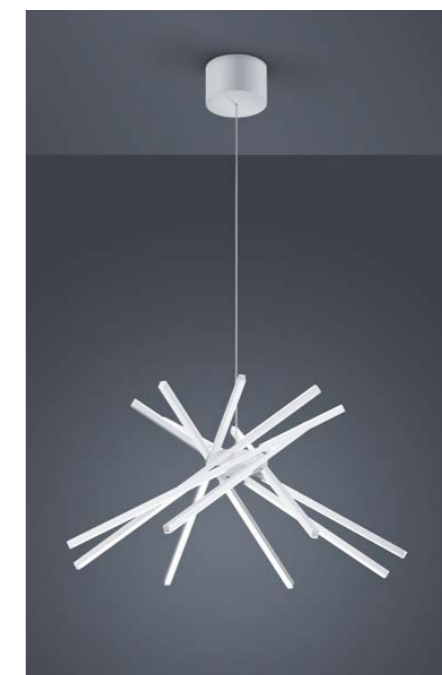

mattweiß / white mat

166/1903.07

aluminium matt / aluminium mat

166/1903.26