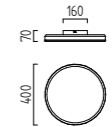

24 W, 2900 K, 2040 Lumen

mattweiß / white mat
15/1993.07

blattgold / gold leaf
15/1993.09