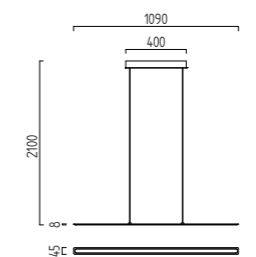

16/1504.19

16/1644.19

ANTEA

LED    IP20

edelstahl - finish
Glas teilsatiniert
stainless steel - finish
glass partially satinised

9 x 3 W, 2700 K, 2430 Lumen
96/1301.86/5070

SALLY

LED    IP20