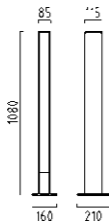

TENDO 44

T16 IP55

aluminium
graphit
Acryldiffusor satiniert
mit EVG

aluminium
graphite
acrylic diffuser satinised
with electronic ballast

1 x T16, 21 W, G5

A19231.93

A19116.93

1 x T16, 21 W, G5