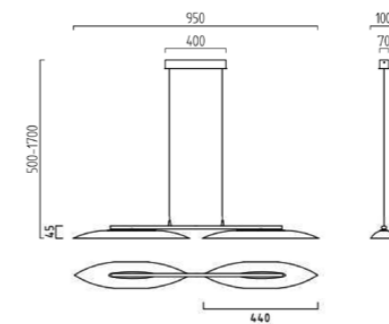

mattnickel - chrom
Glas satiniert
nickel mat - chrome
glass satinised

2 x 10 W, 2800 K, 1600 Lumen
26/1641.27/5210