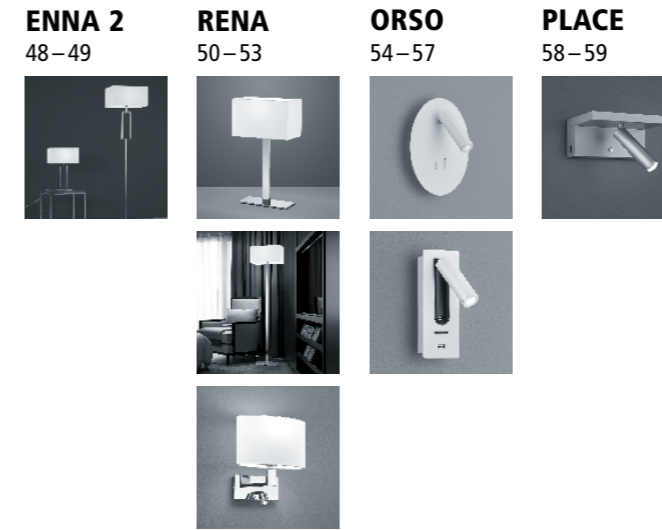

Leuchtenübersicht Innenleuchten
Overview interior lighting

INDEX

ADEO	126-127
ALIDE	88-89 / 122-123
ALMA	70-71
ANTEA	84-85
ARTA	60-63
BAX	182-183
BITO	180-181
BORA	24-31
CANIO	108-109
CAP	18-19
CERTO	38-47
COSI	104-105
DORA	152-153
DORI	138-139
DORO	64-65
ENNA 2	48-49
FOSCA	130-131
HEEL!	184-185
JENNA	120-121
JOCY	136-137
JUNA	160-161
KARI	154-155
KURVO	72-73
LEXX	82-83
LIGNEA	20-21
LIV	92-97
LOMO	32-37
MATA	114-115
MEMO	186-187
MIKO	146-147
MOYA	80-81
NALA	68-69
NORI	112-113
NUNO	110-111
NURO	124-125
NUT	162-165
ONNO	132-135
ONTO	166-169
ORSO	54-57
OSO	174-175
PABLO	140-141
PAX	170-171
PIX	176-179
PLACE	58-59
PLY	142-143
POLE	16-17
PONT	144-145 / 156-159
RACK	102-103
RENA	50-53
RIWA	172-173
ROXX	66-67
SALLY	86-87
SEPA	100-101
SIMA	90-91
SIRI	148-149
SIRI LED	150-151
SONA	98-99
STAY	10-15
VADA	106-107
VAL	22-23
VENTA	74-77
VIN	78-79
WES	116-119
YONA	128-129