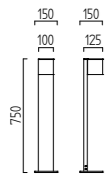

massiv aluminium
solid aluminium

LED 6 W, 3000 K, 540 Lumen

mattweiß / white mat

A19802.07

silbergrau / silver grey

A19802.46

mattschwarz / black mat

A19802.98