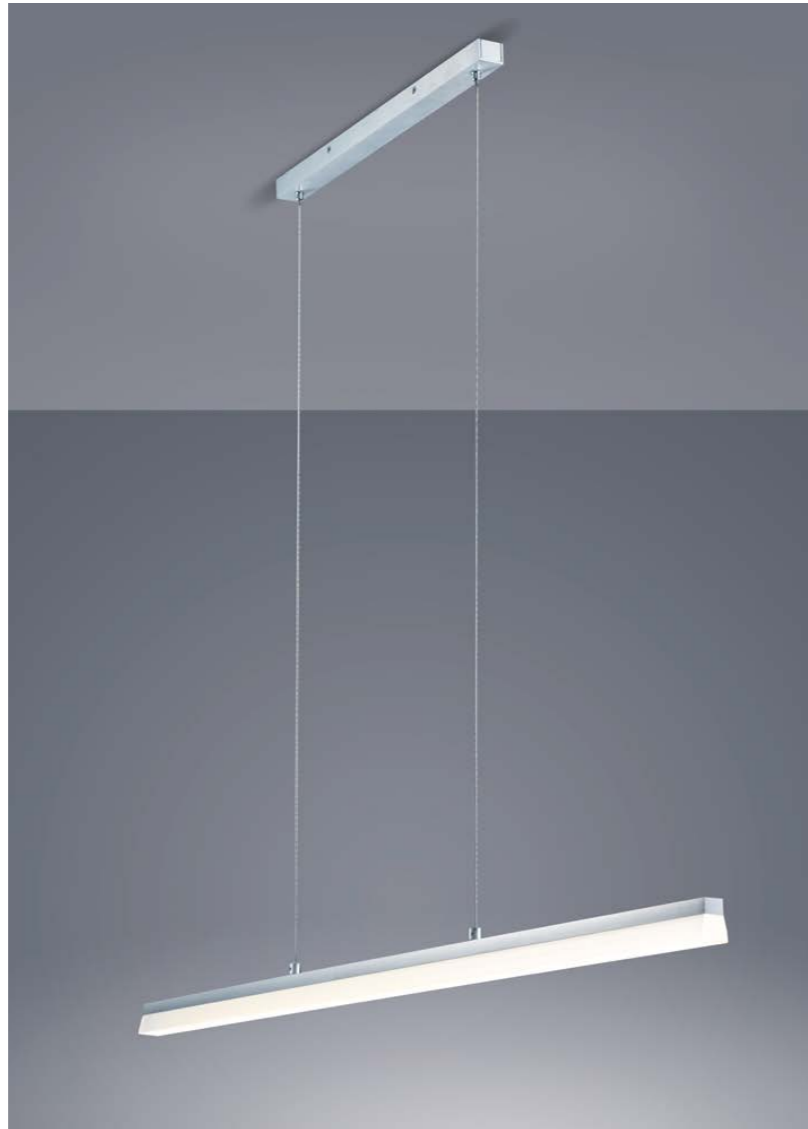

MOYA

LED IP30

aluminium matt
Acrylglas satiniert
aluminium mat
acrylic glass satinised

30 W, 230 V, 2800 K, 2645 Lumen
16/1722.26