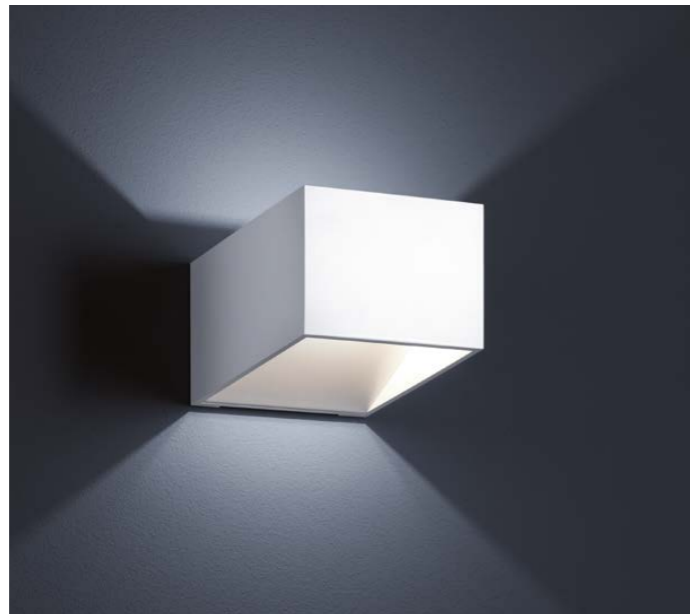

carbon silber / carbon silver
28/1909.10

PONT

LED IP20

7 W, 2900 K, 600 Lumen

Gips weiß / gypsum white
18/1947.07

Beton grau / cement grey
18/1947.42

MIKO

LED IP20