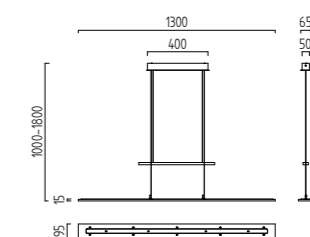

16/1504.19

16/1644.19

ANTEA

LED    IP20

edelstahl - finish
Glas teilsatiniert
stainless steel - finish
glass partially satinised

9 x 3 W, 2700 K, 2430 Lumen
96/1301.86/5070

SALLY

LED    IP20