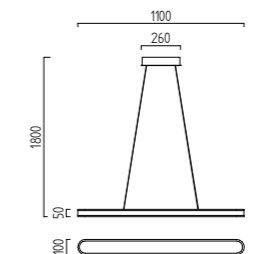

mattweiß
Acryldiffusor satiniert
white mat
acrylic diffuser satinised

55 W, 2900 K, 3910 Lumen
26/1892.07