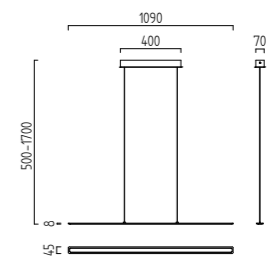

16/1504.19

16/1644.19

ANTEA

LED    IP20

edelstahl - finish
Glas teilsatiniert
stainless steel - finish
glass partially satinised

9 x 3 W, 2700 K, 2430 Lumen
96/1301.86/5070

SALLY

LED    IP20