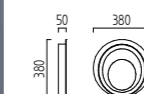

mattweiß
white mat

14 W, 3000 + 20 W, 6000 K, 1980 Lumen

28/1927.07