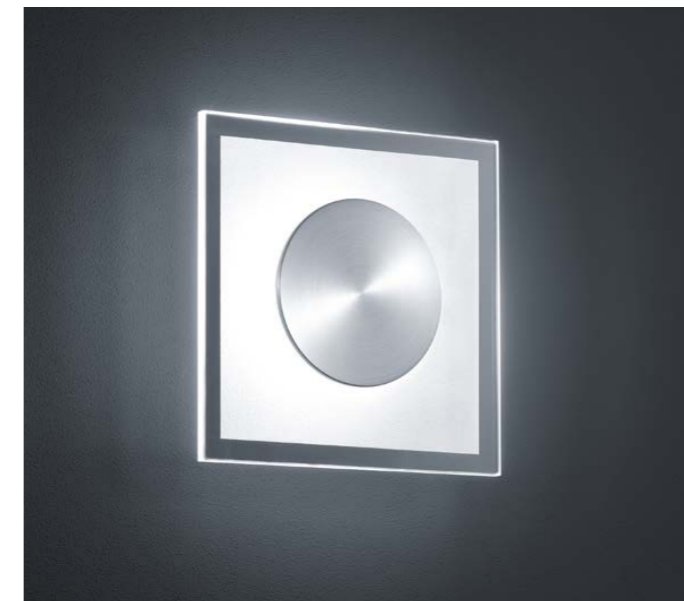

ALIDE

LED IP30

mattnickel
Dekorglas weiß / klar
nickel mat
decorative glass white / clear

8 W, 3000 K, 800 Lumen
18/1315.06/5103

8 W, 3000 K, 800 Lumen
18/1316.06/5104