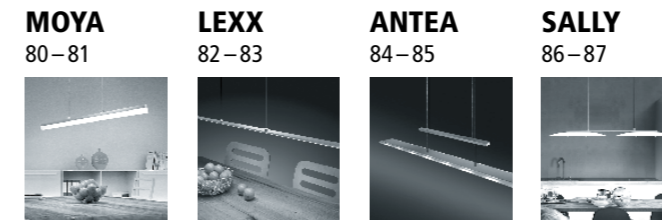

Leuchtenübersicht Innenleuchten
Overview interior lighting

INDEX

ADEO	126-127
ALIDE	88-89 / 122-123
ALMA	70-71
ANTEA	84-85
ARTA	60-63
BAX	182-183
BITO	180-181
BORA	24-31
CANIO	108-109
CAP	18-19
CERTO	38-47
COSI	104-105
DORA	152-153
DORI	138-139
DORO	64-65
ENNA 2	48-49
FOSCA	130-131
HEEL!	184-185
JENNA	120-121
JOCY	136-137
JUNA	160-161
KARI	154-155
KURVO	72-73
LEXX	82-83
LIGNEA	20-21
LIV	92-97
LOMO	32-37
MATA	114-115
MEMO	186-187
MIKO	146-147
MOYA	80-81
NALA	68-69
NORI	112-113
NUNO	110-111
NURO	124-125
NUT	162-165
ONNO	132-135
ONTO	166-169
ORSO	54-57
OSO	174-175
PABLO	140-141
PAX	170-171
PIX	176-179
PLACE	58-59
PLY	142-143
POLE	16-17
PONT	144-145 / 156-159
RACK	102-103
RENA	50-53
RIWA	172-173
ROXX	66-67
SALLY	86-87
SEPA	100-101
SIMA	90-91
SIRI	148-149
SIRI LED	150-151
SONA	98-99
STAY	10-15
VADA	106-107
VAL	22-23
VENTA	74-77
VIN	78-79
WES	116-119
YONA	128-129