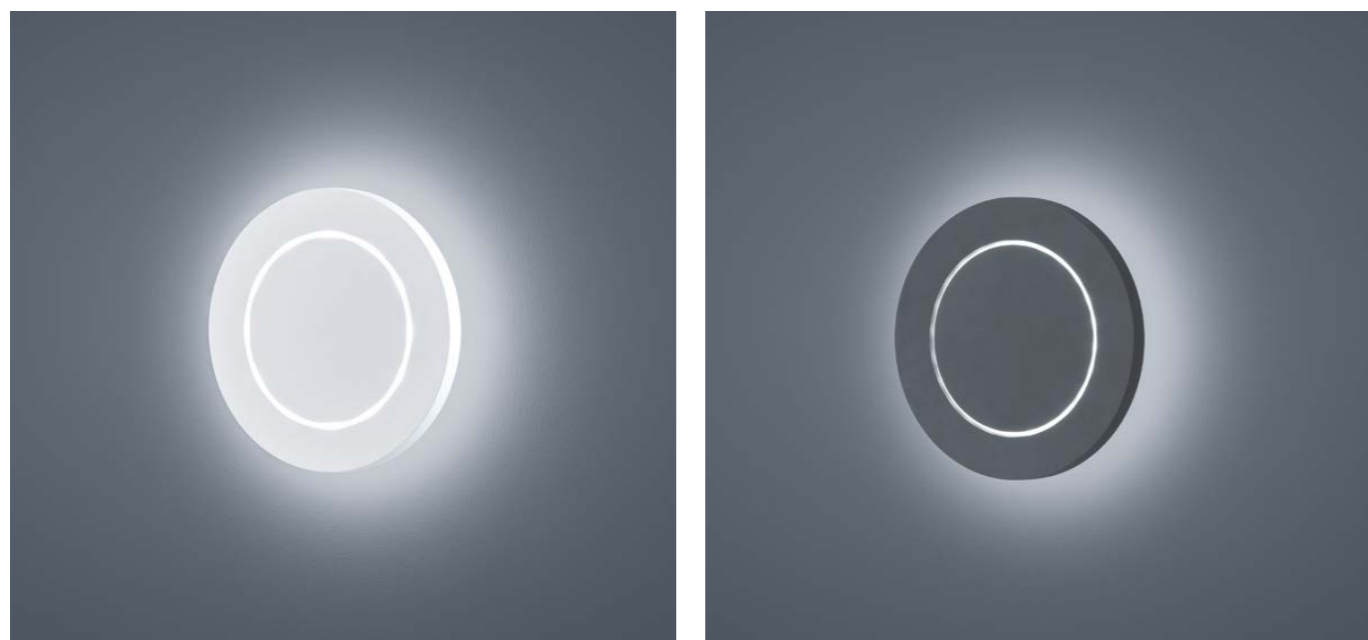

FOGO

LED IP54

massiv aluminium
solid aluminium

8 W, 3000 K, 800 Lumen

mattweiß / white mat

A18603.07

graphit / graphite

A18603.93