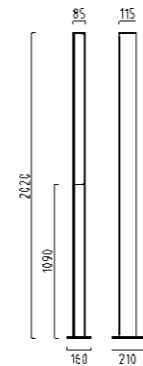

1 x T16, 21 W, G5

A19233.93

A19118.93