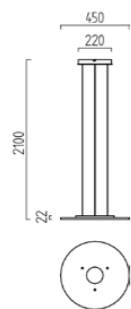

edelstahl - finish
Glas teilsatiniert
stainless steel - finish
glass partially satinised

9 x 3 W, 2700 K, 2430 Lumen
96/1315.86/5081