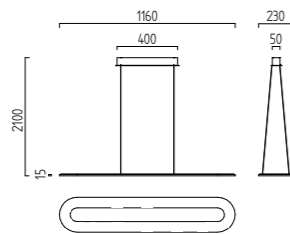

9 x 3 W, 2700 K, 2430 Lumen
96/1315.86/5081

SIMA

LED    IP20

edelstahl - finish
Acrylglas satiniert
stainless steel - finish
acrylic glass satinised

12 x 3 W, 2700 K, 3240 Lumen
126/1314.86

12 x 3 W, 2700 K, 3240 Lumen
96/1314.86