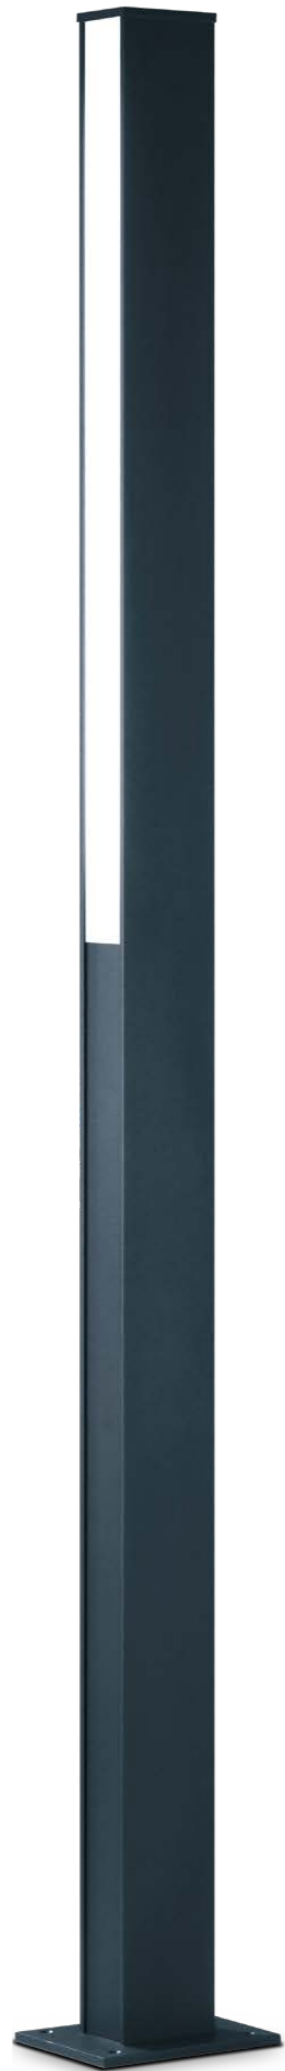

TENDO 44

T16 IP55

aluminium
graphit
Acryldiffusor satiniert
mit EVG

aluminium
graphite
acrylic diffuser satinised
with electronic ballast

1 x T16, 21 W, G5

A19231.93

A19116.93

1 x T16, 21 W, G5