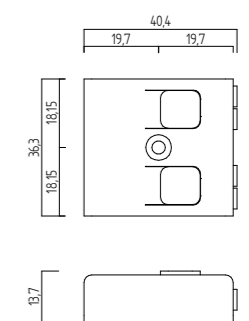

Art-Nr. 6100

LED	eingebaute LED built-in LED	⏻	inklusive Schalter switch on/off included
E27	Fassung für austauschbare Leuchtmittel socket for exchangeable bulbs	↑	Höhe einstellbar Height adjustable
🌀	dimmbar dimmable	↕	stufenlose Höhenverstellung height infinitely adjustable
incl.	inklusive Dimmer dimmer included	⬇️ EASY LIFT	EASY-LIFT Höhenverstellung EASY-LIFT height adjustment
📶	inklusive Fernbedienung remote control included	🚶	inklusive Bewegungsmelder motion sensor included
Casambi	Smart Home Steuerung optional smart home control optionally	IP..	Schutzart protective rating