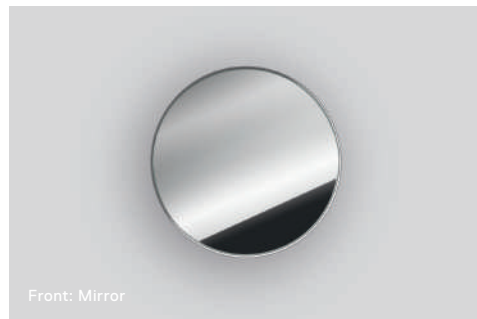

JONES

up light

ambient light

reading light

LID

Front: Silver

Front: Opal glass

Front: Mirror