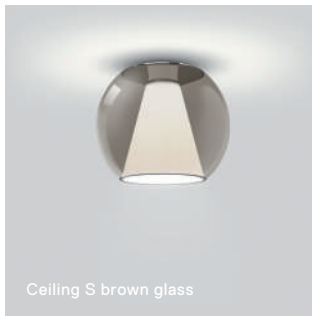

ANNEX

ANNEX

APP

CAVITY

White

Aluminium gloss finish

Black

Bronze finish

CENTRAL

**CLUB**

White

Chrome finish

Black

Stainless steel finish

**CURLING**

DRAFT

Ceiling S clear glass

Ceiling S brown glass

Ceiling S blue glass

Ceiling M clear glass

Ceiling M brown glass

Ceiling M blue glass

DRAFT

Suspension Rope S brown

JONES

up light

ambient light

reading light

LID

Front: Silver

Front: Opal glass

Front: Mirror