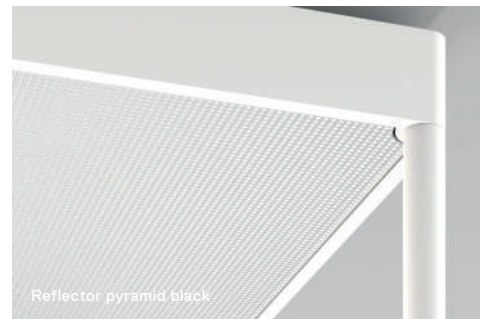

JONES

up light

ambient light

reading light

LID

Front: Silver

Front: Opal glass

Front: Mirror

REFLEX<sup>2</sup>

ROD

polished

opal

gold

SLICE<sup>2</sup>

SML<sup>2</sup>

white