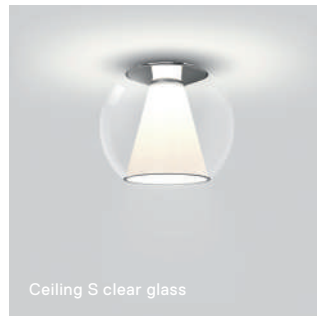

CENTRAL

**CLUB**

White

Chrome finish

Black

Stainless steel finish

**CURLING**

DRAFT

Ceiling S clear glass

Ceiling S brown glass

Ceiling S blue glass

Ceiling M clear glass

Ceiling M brown glass

Ceiling M blue glass

DRAFT

Suspension Rope S brown

JONES

up light

ambient light

reading light

LID

Front: Silver

Front: Opal glass

Front: Mirror