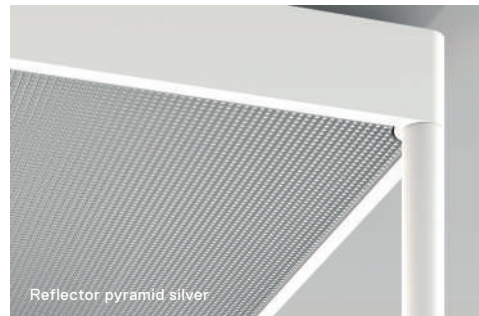

JONES

up light

ambient light

reading light

LID

Front: Silver

Front: Opal glass

Front: Mirror

Front: Champagne

ONE EIGHTY

PAN AM

track

floor

POPPY

**PROPELLER**

REEF

REFLEX<sup>2</sup>

ROD

polished

opal

gold

SLICE<sup>2</sup>

SML<sup>2</sup>

white