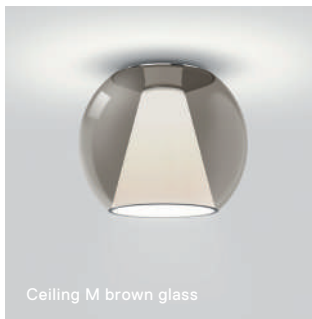

Ceiling S clear glass

Ceiling S brown glass

Ceiling S blue glass

Ceiling M clear glass

Ceiling M brown glass

Ceiling M blue glass

DRAFT

Suspension Rope S brown

Suspension Rope M brown

Suspension Tube S blue

Suspension Tube M blue

JOB

JOB Clamp

JOB Adapter

JOB Furniture

JOB Table

JONES

up light

ambient light

reading light

LID

Front: Silver

Front: Opal glass

Front: Mirror