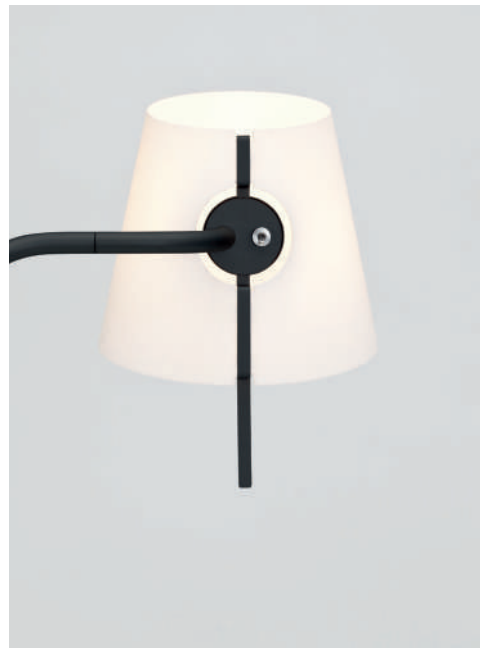

CENTRAL

**CLUB**

White

Chrome finish

Black

Stainless steel finish

**CURLING**

DRAFT

Ceiling S clear glass

Ceiling S brown glass

Ceiling S blue glass

Ceiling M clear glass

Ceiling M brown glass

Ceiling M blue glass

DRAFT

Suspension Rope S brown

Suspension Rope M brown

Suspension Tube S blue

Suspension Tube M blue

JOB

JOB Clamp

JOB Adapter

JOB Furniture

JOB Table

JONES

up light

ambient light

reading light

LID

Front: Silver

Front: Opal glass

Front: Mirror