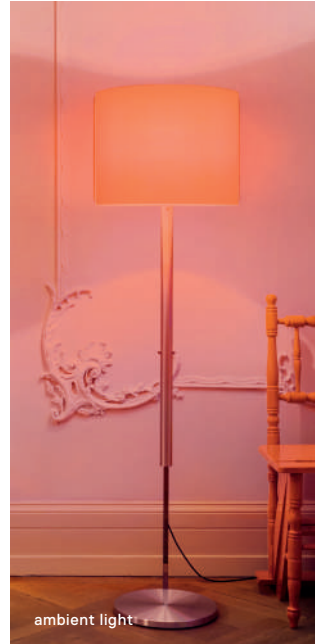

Ceiling S clear glass

Ceiling S brown glass

Ceiling S blue glass

Ceiling M clear glass

Ceiling M brown glass

Ceiling M blue glass

DRAFT

Suspension Rope S brown

Suspension Rope M brown

Suspension Tube S blue

Suspension Tube M blue

JOB

JOB Clamp

JOB Adapter

JOB Furniture

JOB Table

JONES

up light

ambient light

reading light

LID

Front: Silver

Front: Opal glass

Front: Mirror