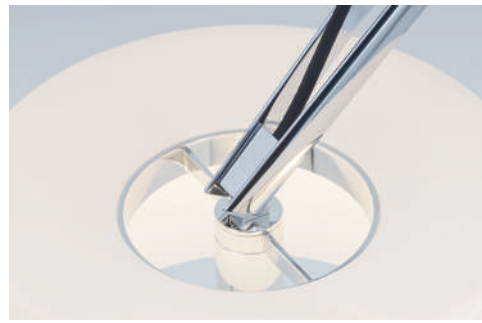

JONES

up light

ambient light

reading light

LID

Front: Silver

Front: Opal glass

Front: Mirror

black

aluminium polished

matte

SML<sup>2</sup>

ZOOM XL