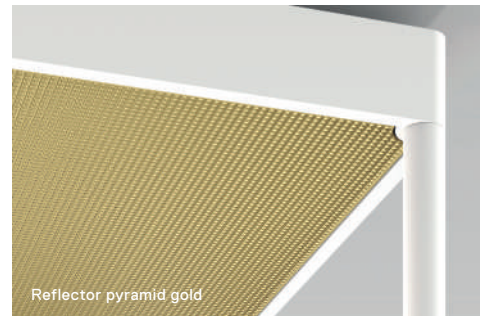

JONES

up light

ambient light

reading light

LID

Front: Silver

Front: Opal glass

Front: Mirror

REFLEX<sup>2</sup>

ROD

polished

opal

gold

SLICE<sup>2</sup>

SML<sup>2</sup>

white