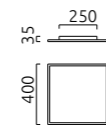

# RACK

LED   IP20

Acryldiffusor satiniert  
acrylic diffuser satinised

20 W, 2900 K, 1800 Lumen, CRI > 90

mattweiß / white mat  
**15/1954.07**

blattgold / gold leaf  
**15/1954.09**

blattsilber / silver leaf  
**15/1954.12**