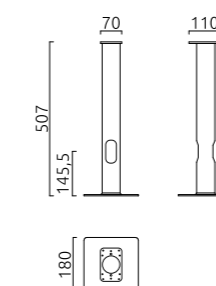

SIRI 44

Zubehör Außenleuchten Accessories outdoor lighting

Montage von Pollerleuchten

Alle Pollerleuchten können ohne Zubehör auf einem Fundament verschraubt oder alternativ mit einem Erdstück und einer Adapterplatte gemäß unten stehender Tabelle im Erdboden befestigt werden.

Mounting of bollards

All bollards can be bolted to solid base without accessories or mounted underground by using anchorage unit and adapter plate (see list below).

Serie	Erdstück - Stahl verzinkt anchorage unit - steel galvanised	Adapterplatte - Stahl verzinkt adapter plate - steel galvanised
DRY	A19900	9028
ISY	A19900	9034
MONO	A19900	9029
OKI	A19900	9032
PART	A19900	9030
PIER	A19900	9024
PIER 2	A19900	9033
SIRI 44	A19900	9031
SKIP	A19900	9022
SKY	A19900	9019
TENDO LED A29412...	A19900	9018
TENDO LED A29912...	A19900	9007
TERA	A19900	9020

A19900