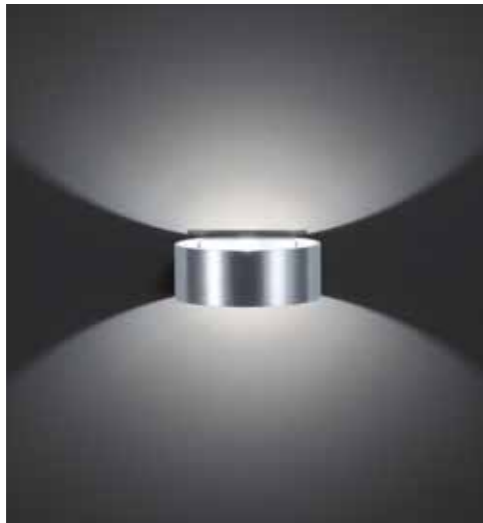

FOSCA

LED IP20

7 W, 3000 K, 580 Lumen, CRI > 80

mattweiß / white mat

18/1328.07

aluminium matt / aluminium mat

18/1328.26