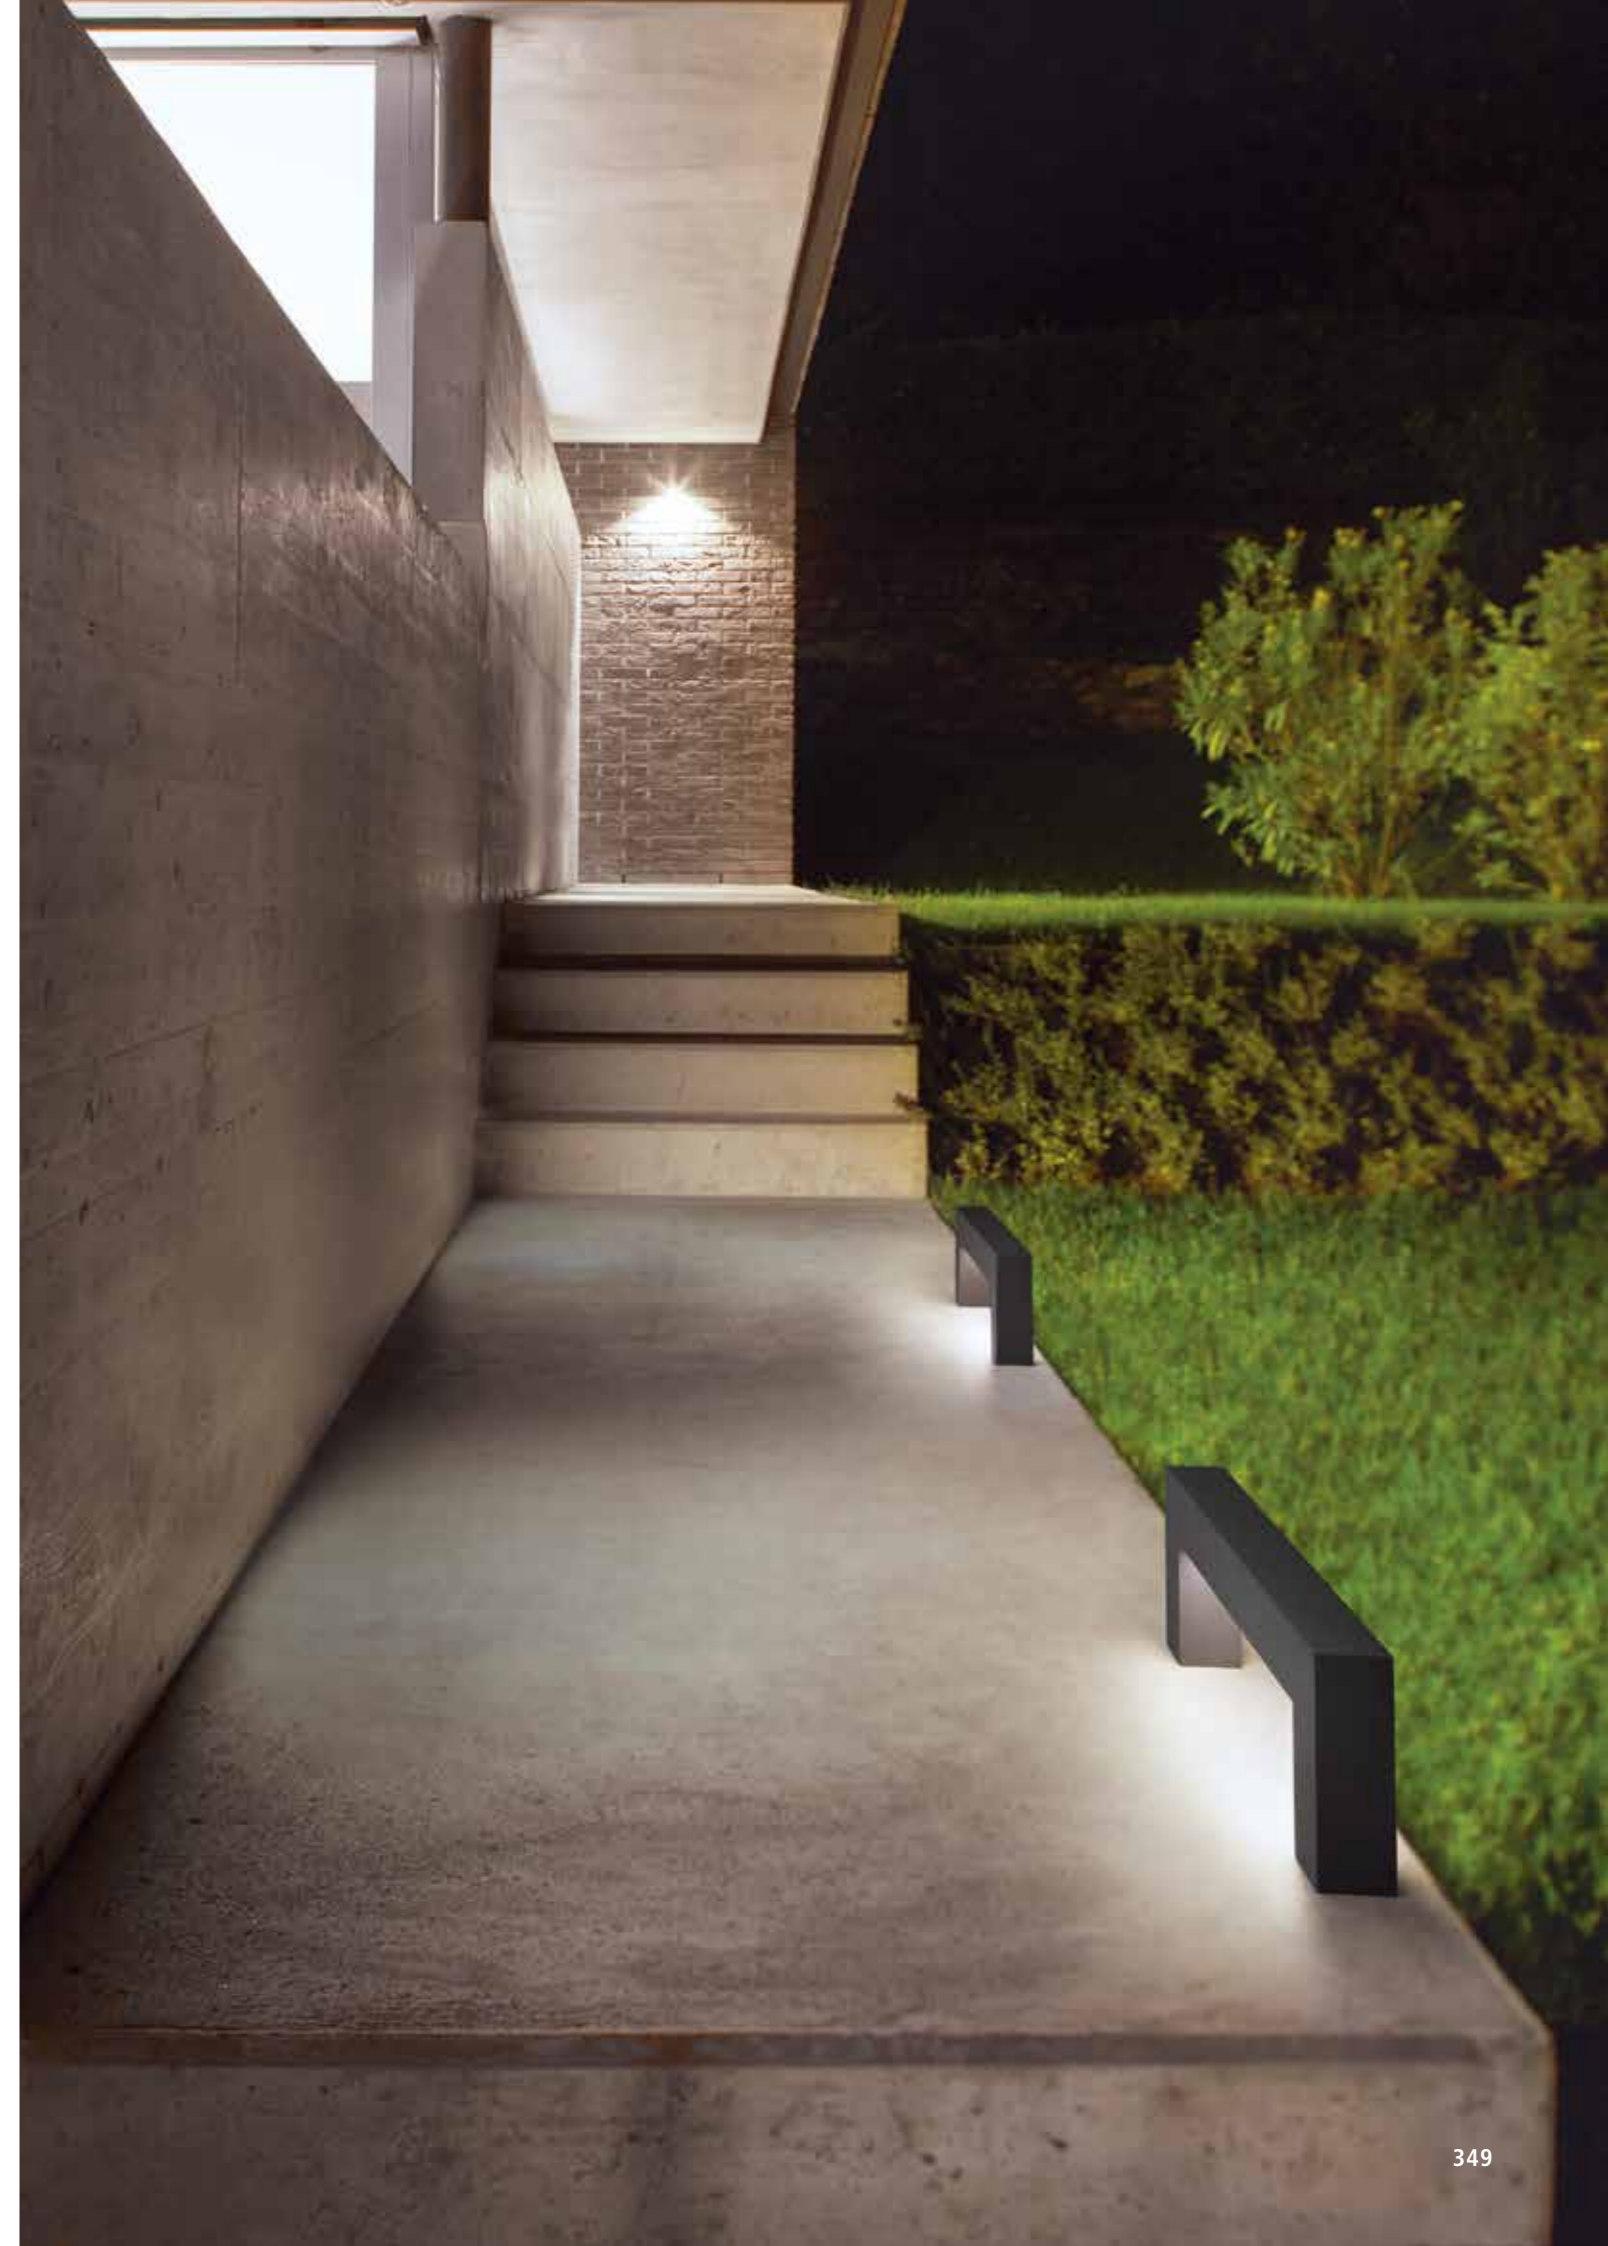

# PORT

LED IP54

massiv aluminium  
solid aluminium

8,4 W, 3000 K, 940 Lumen

mattweiß / white mat

**A19701.07**

graphit / graphite

**A19701.93**