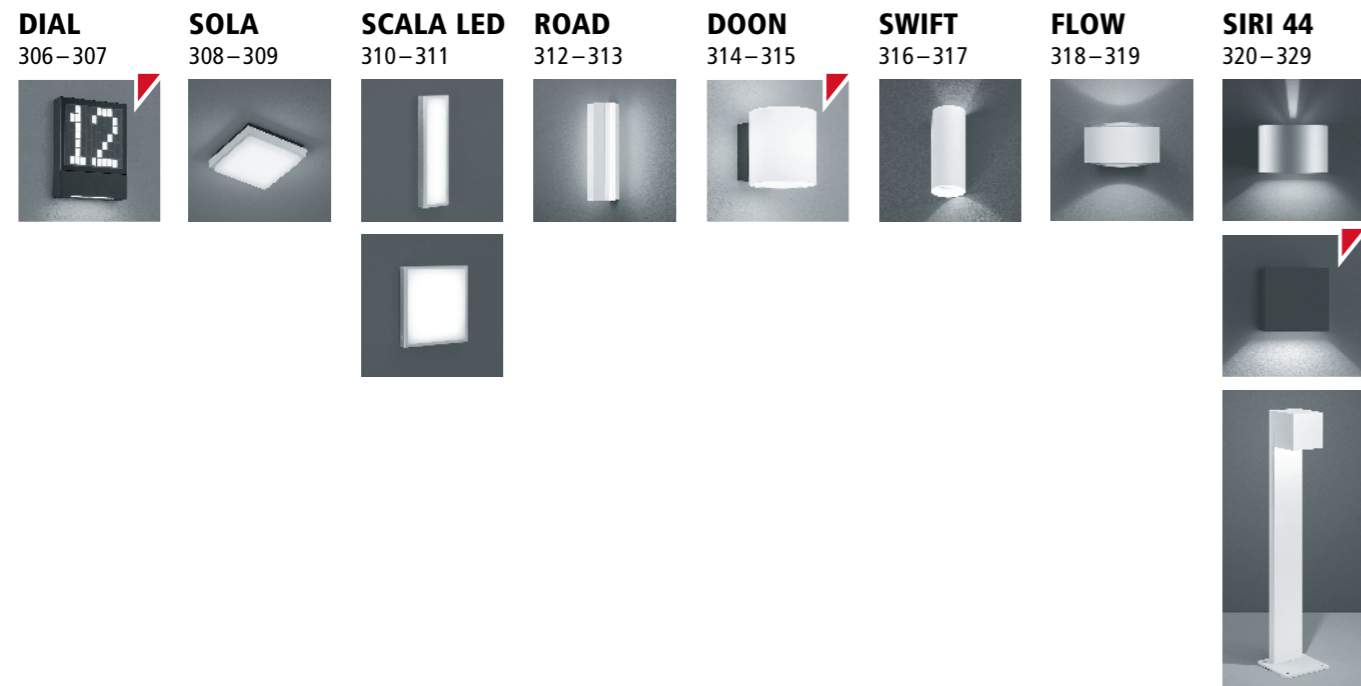

Leuchtenübersicht Außenleuchten
Overview outdoor lighting

INDEX

AIR	294–295
DIAL	306–307
DOON	314–315
DRY	346–347
FLOW	318–319
FOGO	296–299
FREE	290–291
ISY	278–281
KAPO	302–303
KIBO	288–289
META	292–293
MIO	282–283
MONO	356–357
MORIS	352–353
OKI	330–333
OZ	338–339
PART	334–337
PEKA	286–287
PIER	358–359
PIER 2	360–361
PORT	348–349
REEF	304–305
ROAD	312–313
SCALA LED	310–311
SEA	344–345
SIRI 44	320–329
SKIP	340–343
SKY	354–355
SNAP	284–285
SOLA	308–309
SOLO	300–301
SWIFT	316–317
TENDO LED	362–363
TERA	350–351
Zubehör / Accessories	365

NEW

LIGHT IS OUTSIDE®