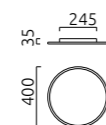

mattweiß / white mat
15/1956.07

blattgold / gold leaf
15/1956.09

blattsilber / silver leaf
15/1956.12