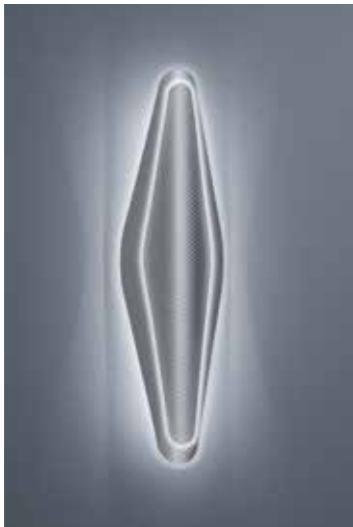

PLY

LED IP20

15 W, 2900 K, 900 Lumen, CRI > 90

carbon weiß / carbon white
28/1909.07

carbon silber / carbon silver
28/1909.10