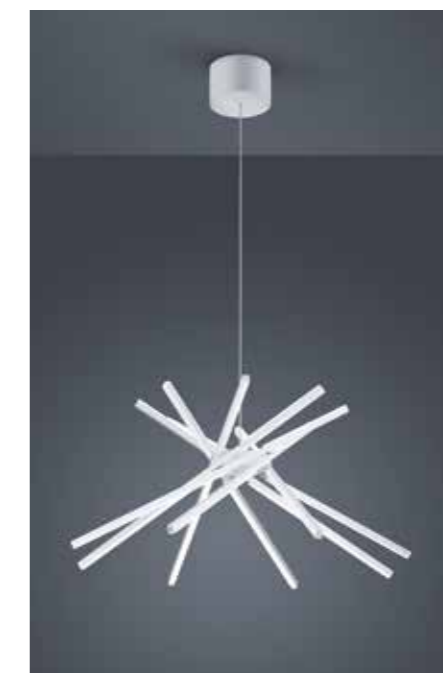

mattweiß / white mat

166/1903.07

aluminium matt / aluminium mat

166/1903.26