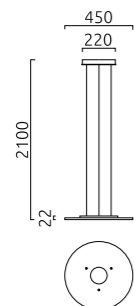

edelstahl - finish
Glas teilsatiniert
stainless steel - finish
glass partially satinised

9 x 3 W, 2700 K, 2430 Lumen, CRI > 80
96/1315.86/5081