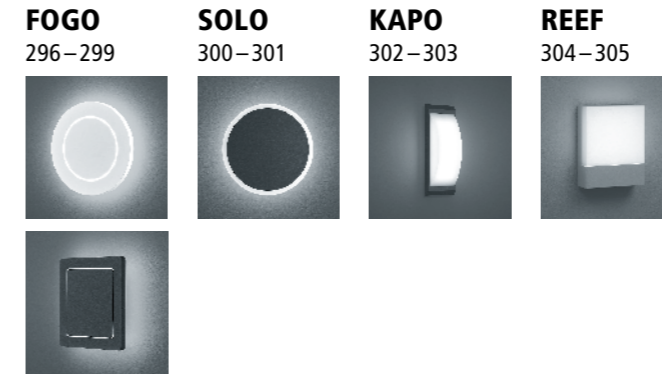

Leuchtenübersicht Außenleuchten
Overview outdoor lighting

INDEX

AIR	294–295
DIAL	306–307
DOON	314–315
DRY	346–347
FLOW	318–319
FOGO	296–299
FREE	290–291
ISY	278–281
KAPO	302–303
KIBO	288–289
META	292–293
MIO	282–283
MONO	356–357
MORIS	352–353
OKI	330–333
OZ	338–339
PART	334–337
PEKA	286–287
PIER	358–359
PIER 2	360–361
PORT	348–349
REEF	304–305
ROAD	312–313
SCALA LED	310–311
SEA	344–345
SIRI 44	320–329
SKIP	340–343
SKY	354–355
SNAP	284–285
SOLA	308–309
SOLO	300–301
SWIFT	316–317
TENDO LED	362–363
TERA	350–351
Zubehör / Accessories	365

NEW

LIGHT IS OUTSIDE®