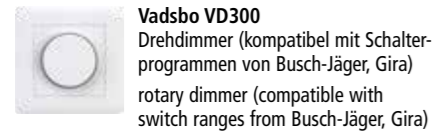

Dimmsteuerung mit externen Dimmern

Sofern in unseren Produktbeschreibungen als „dimmbar“ gekennzeichnet, sind unsere LED-Leuchten zum Betrieb an externen LED-Dimmern geeignet. Wir empfehlen den Einsatz folgender Dimmer der Fa. Vadsbo:

Dimming by external dimmers

If specified in our product descriptions as „dimmable“ our LED-luminaires can be operated with external LED-dimmers. We recommend the use of the following dimmers of the company Vadsbo:

Vadsbo VD300
Drehdimmer (kompatibel mit Schalterprogrammen von Busch-Jäger, Gira)
rotary dimmer (compatible with switch ranges from Busch-Jäger, Gira)

Vadsbo LD220
Tastdimmer zum Einbau hinter handelsübliche Drucktastenschalter
push dimmer for mounting in built-in junction box of pushbutton switch

Vadsbo LD220 WCM
Tastdimmer alternativ auch per Casambi-App steuerbar
push dimmer incl. additional wireless control with Casambi app

Nachfolgende Tabelle zeigt die von uns getesteten Kombinationen unserer Leuchten und Dimmern eines ggf. vorhandenen Schalterprogramms. Bitte beachten Sie, dass evtl. durch den Betrieb an externen Dimmern auftretende Brummgeräusche nicht auszuschließen sind.

The list below shows you the result of the tested combinations of luminaires and possibly existing dimmers. Please kindly note that external dimmers may cause buzzing noise.

		Busch-Jäger		Gira		Jung		Merten	
		Drehdimmer rotary dimmer 6523 U-103	Tastdimmer touch dimmer 6526U	Drehdimmer rotary dimmer LED 2455 00	Tastdimmer touch dimmer LED 2385 00	Drehdimmer rotary dimmer 1731 DD	Tastdimmer touch dimmer 1224 LED UDE	Drehdimmer rotary dimmer MEG 5134-0000	Tastdimmer touch dimmer MEG 5170-0300
ADEO	18/1807	●	●	●	●	●	●	●	●
ALIDE	96/1315	●	●	●	●	●	●	●	●
ARTA	28/1801	●	●	●	●	●	●	●	●
BORA	16/1704, 16/1904 15/1745, 16/1745	●	●	●	●	●	●	●	●
COSI	15/1905, 15/1906 15/1907, 18/2005 18/2006.07	●	●	●	●	●	●	●	●
DEX	18/2035	●	●	●	●	●	●	●	●
FLUTE	16/2001, 36/2001 36/2002	●	●	●	●	●	●	●	●
GOTO	15/2013	●	●	●	●	●	●	●	●
IVA	15/2041	●	●	●	●	●	●	●	●
KAPO	A18610	●	●	●	●	●	●	●	●
KARI	15/1945, 15/1946	●	●	●	●	●	●	●	●
LEXX	16/1504, 16/1644 15/1632, 15/1732	●	●	●	●	●	●	●	●
LIV	25/1734, 26/1692 26/1792, 26/1892	●	●	●	●	●	●	●	●
LOMO	15/1800, 16/1800 15/1900	●	●	●	●	●	●	●	●
LOMO-S	16/2000, 25/2000 15/2014	●	●	●	●	●	●	●	●
LUG	15/2015	●	●	●	●	●	●	●	●
MIO	A28905	●	●	●	●	●	●	●	●
MOYA	16/1722	●	●	●	●	●	●	●	●
NEX	16/2007	●	●	●	●	●	●	●	●
NUNO	15/1510	●	●	●	●	●	●	●	●
OKI	A18803	●	●	●	●	●	●	●	●
OSO	15/1552, 15/1553 15/2018, 15/2019	●	●	●	●	●	●	●	●
OZ	A18815	●	●	●	●	●	●	●	●
PAIR	15/2027	●	●	●	●	●	●	●	●
PALA	15/1629	●	●	●	●	●	●	●	●
PAX	15/1808 25/1808	●	●	●	●	●	●	●	●
PIC	15/2050, 15/2060 15/2061	●	●	●	●	●	●	●	●
POLE	36/1901, 46/1901	●	●	●	●	●	●	●	●
PONT	15/2036	●	●	●	●	●	●	●	●
RACK	15/1954, 15/1956 15/1806	●	●	●	●	●	●	●	●
RIWA	25/1806, 35/1806	●	●	●	●	●	●	●	●
RUN	15/2070, 35/2070	●	●	●	●	●	●	●	●
SALLY	26/1641	●	●	●	●	●	●	●	●
SID	15/2034	●	●	●	●	●	●	●	●
SIRI44	A28242, A28342	●	●	●	●	●	●	●	●
SIRI44-L	A28442	●	●	●	●	●	●	●	●
SKA	15/2012	●	●	●	●	●	●	●	●
SKIP	A15805, A17805 A18805, A19805	●	●	●	●	●	●	●	●
SONA	15/1993, 25/1994	●	●	●	●	●	●	●	●
STAY	165/1903, 166/1903	●	●	●	●	●	●	●	●
SWIFT	A28704	●	●	●	●	●	●	●	●
VIN	16/1606	●	●	●	●	●	●	●	●
WES	25/1563, 25/1564 25/1565, 25/1665	●	●	●	●	●	●	●	●
YUMA	15/1440, 15/1441	●	●	●	●	●	●	●	●