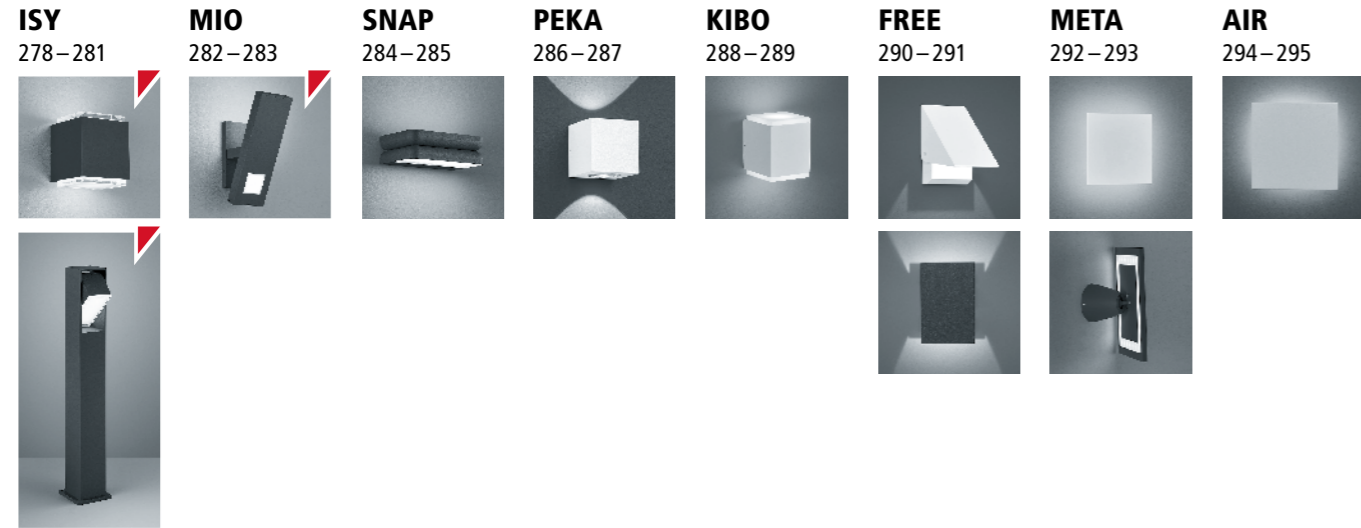

Leuchtenübersicht Außenleuchten
Overview outdoor lighting

INDEX

AIR	294–295
DIAL	306–307
DOON	314–315
DRY	346–347
FLOW	318–319
FOGO	296–299
FREE	290–291
ISY	278–281
KAPO	302–303
KIBO	288–289
META	292–293
MIO	282–283
MONO	356–357
MORIS	352–353
OKI	330–333
OZ	338–339
PART	334–337
PEKA	286–287
PIER	358–359
PIER 2	360–361
PORT	348–349
REEF	304–305
ROAD	312–313
SCALA LED	310–311
SEA	344–345
SIRI 44	320–329
SKIP	340–343
SKY	354–355
SNAP	284–285
SOLA	308–309
SOLO	300–301
SWIFT	316–317
TENDO LED	362–363
TERA	350–351
Zubehör / Accessories	365

NEW

LIGHT IS OUTSIDE®