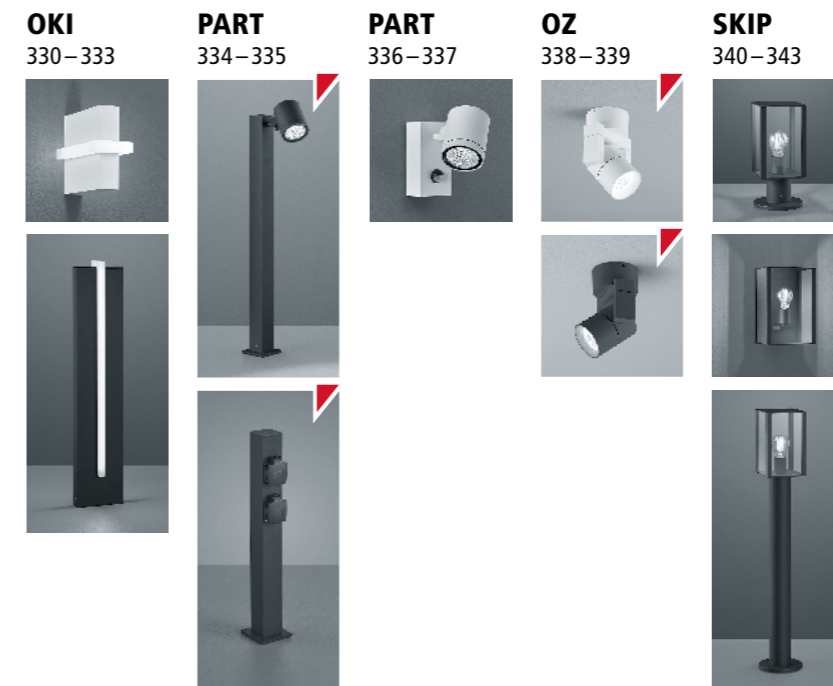

Leuchtenübersicht Außenleuchten
Overview outdoor lighting

INDEX

AIR	294–295
DIAL	306–307
DOON	314–315
DRY	346–347
FLOW	318–319
FOGO	296–299
FREE	290–291
ISY	278–281
KAPO	302–303
KIBO	288–289
META	292–293
MIO	282–283
MONO	356–357
MORIS	352–353
OKI	330–333
OZ	338–339
PART	334–337
PEKA	286–287
PIER	358–359
PIER 2	360–361
PORT	348–349
REEF	304–305
ROAD	312–313
SCALA LED	310–311
SEA	344–345
SIRI 44	320–329
SKIP	340–343
SKY	354–355
SNAP	284–285
SOLA	308–309
SOLO	300–301
SWIFT	316–317
TENDO LED	362–363
TERA	350–351
Zubehör / Accessories	365

NEW

LIGHT IS OUTSIDE®