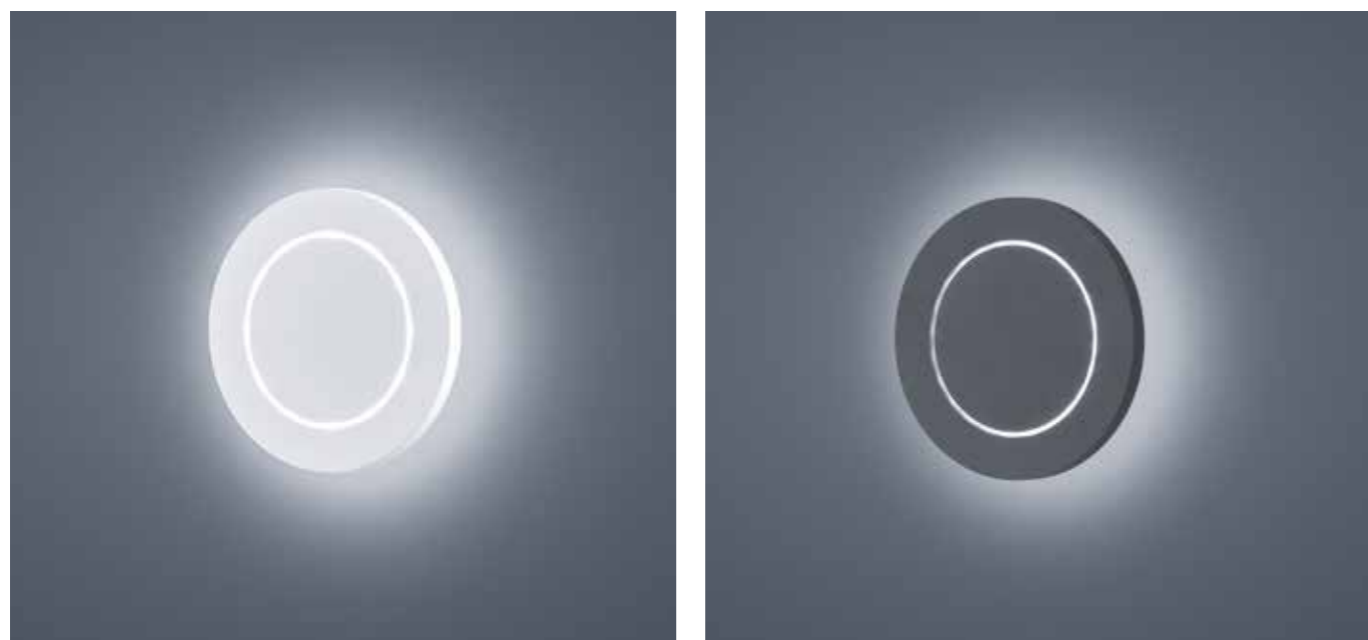

FOGO

LED IP54

massiv aluminium
solid aluminium

8 W, 3000 K, 800 Lumen

mattweiß / white mat

A18603.07

graphit / graphite

A18603.93

35 180
⏏ ⦿