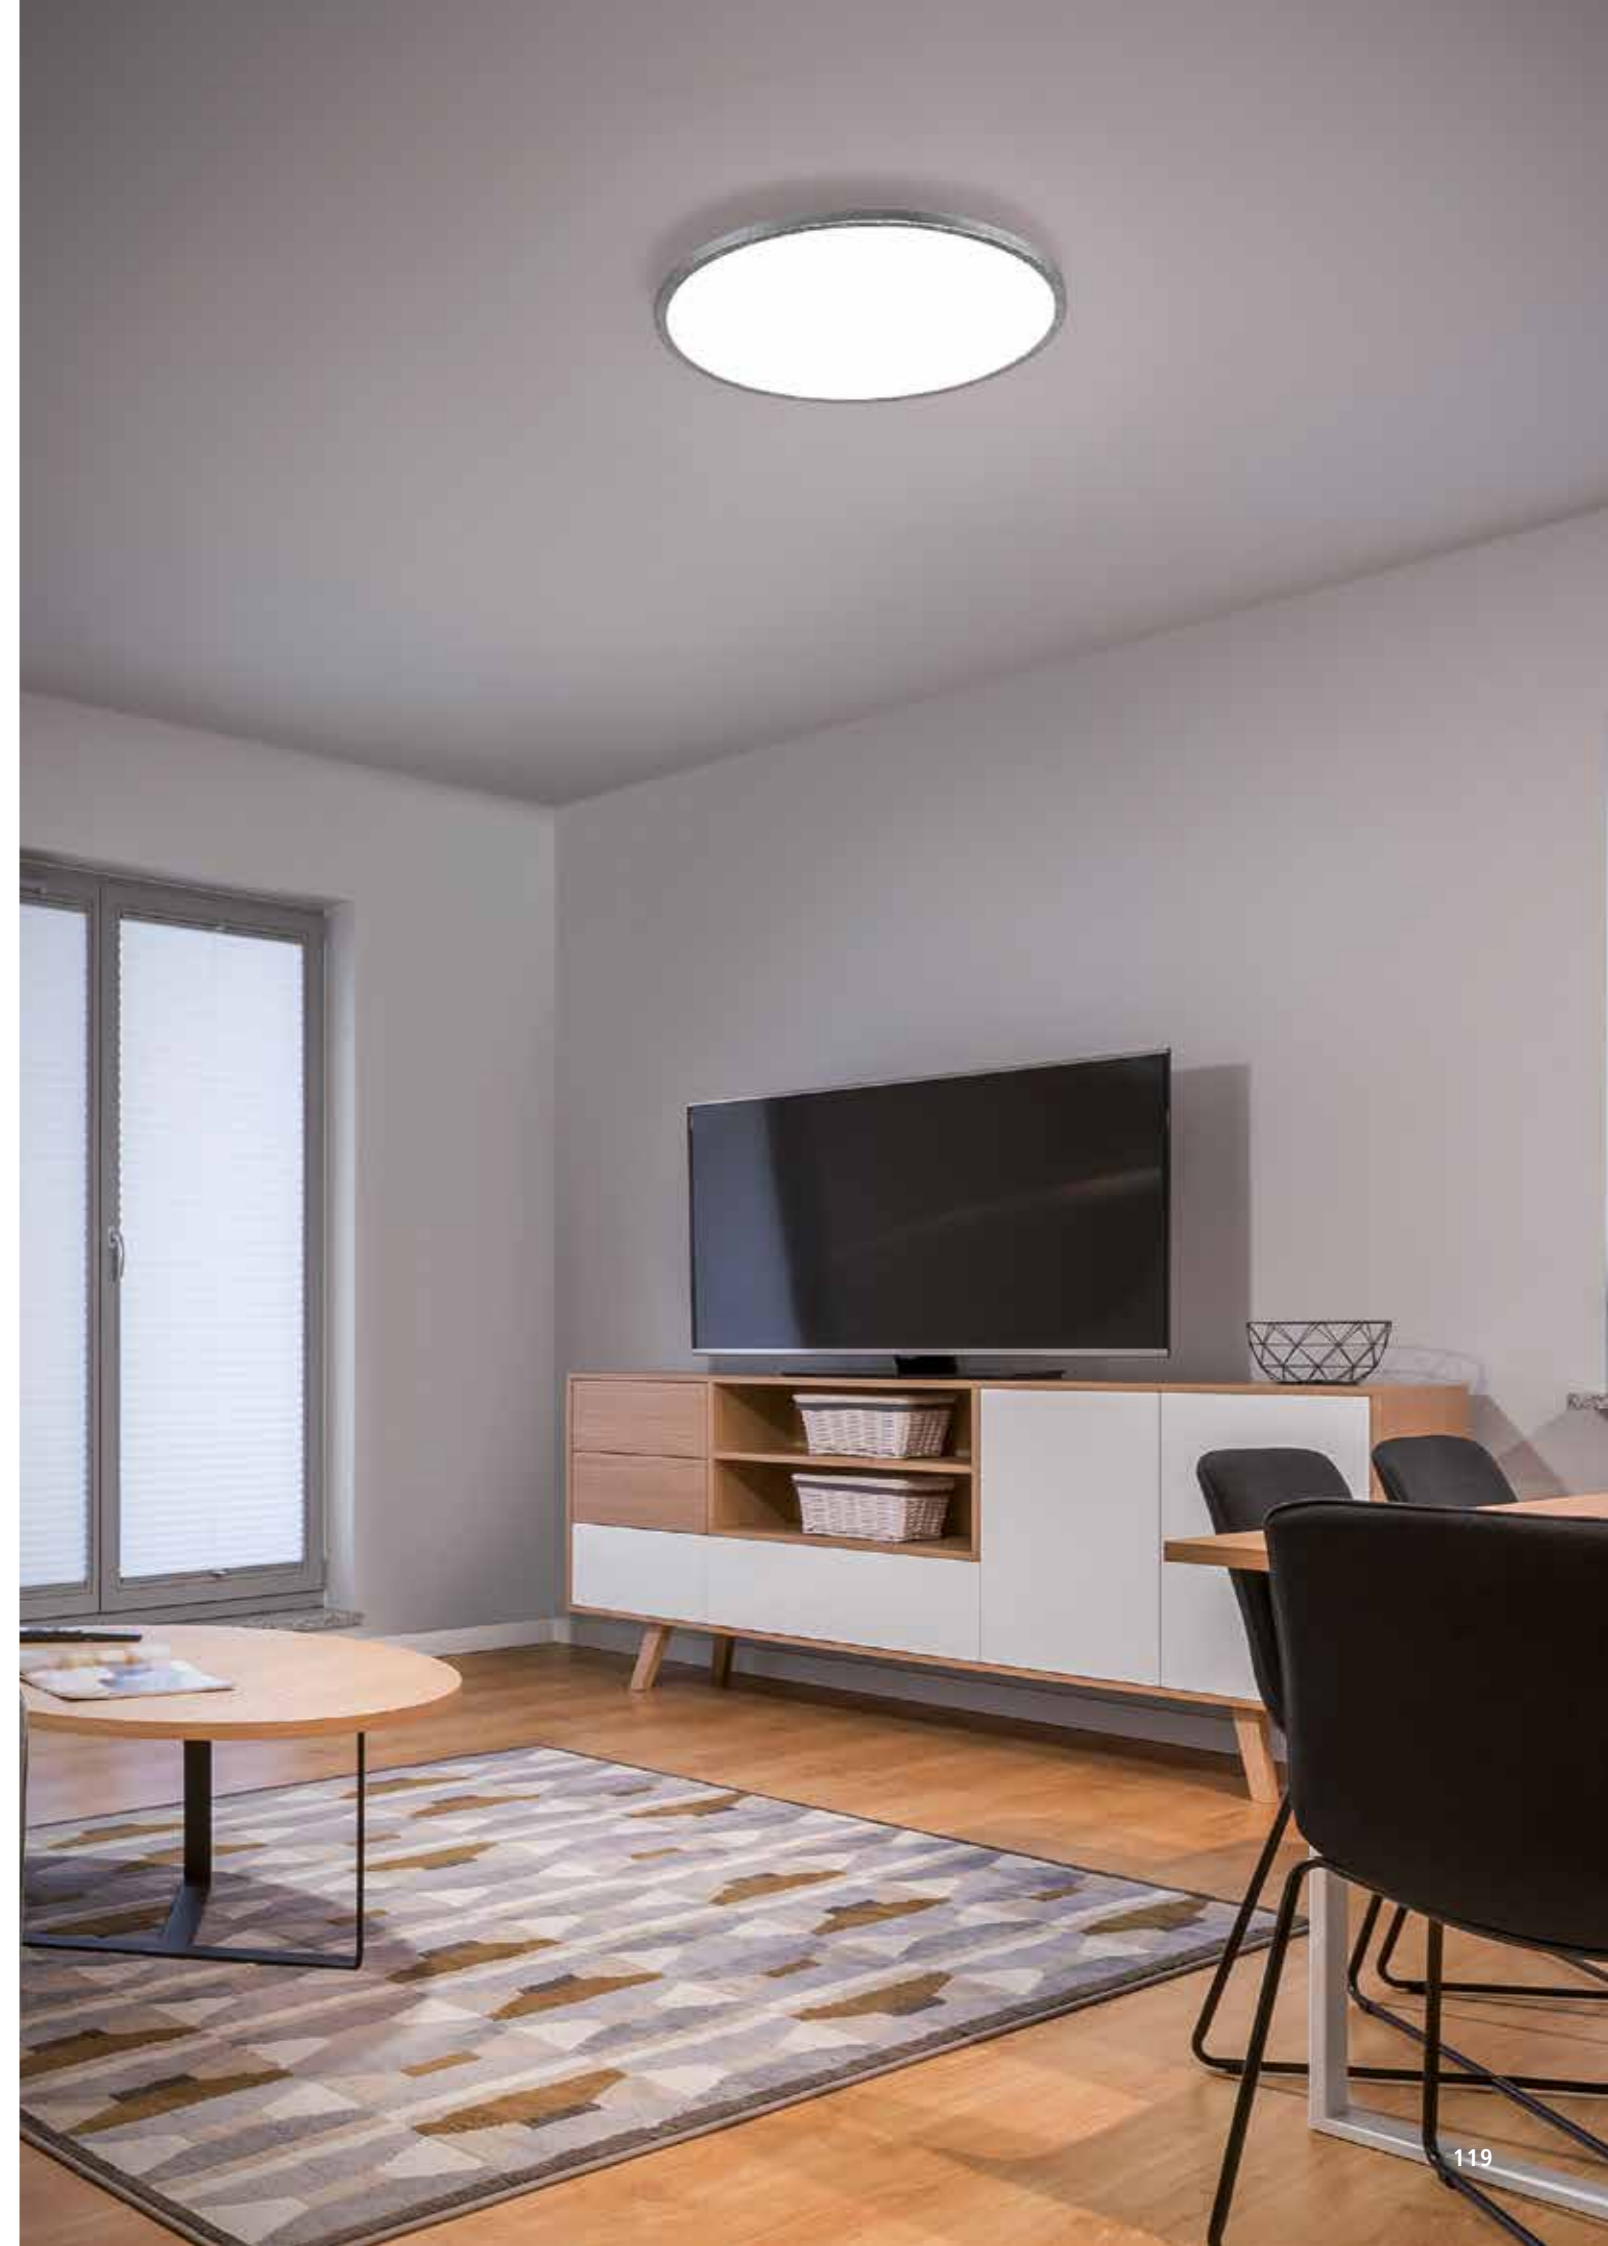

RACK

LED IP20

Acryldiffusor satiniert
acrylic diffuser satinised

20 W, 2900 K, 1800 Lumen, CRI > 90

mattweiß / white mat
15/1954.07

blattgold / gold leaf
15/1954.09

blattsilber / silver leaf
15/1954.12

mattweiß / white mat
15/1956.07

blattgold / gold leaf
15/1956.09

blattsilber / silver leaf
15/1956.12