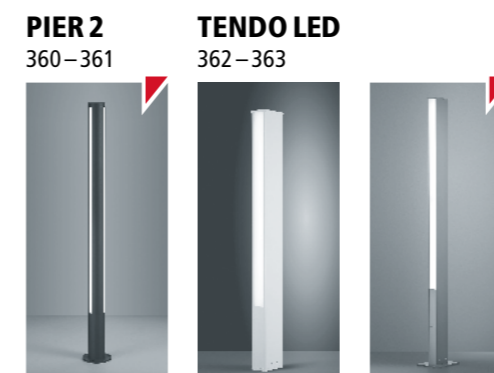

Leuchtenübersicht Außenleuchten
Overview outdoor lighting

INDEX

AIR	294–295
DIAL	306–307
DOON	314–315
DRY	346–347
FLOW	318–319
FOGO	296–299
FREE	290–291
ISY	278–281
KAPO	302–303
KIBO	288–289
META	292–293
MIO	282–283
MONO	356–357
MORIS	352–353
OKI	330–333
OZ	338–339
PART	334–337
PEKA	286–287
PIER	358–359
PIER 2	360–361
PORT	348–349
REEF	304–305
ROAD	312–313
SCALA LED	310–311
SEA	344–345
SIRI 44	320–329
SKIP	340–343
SKY	354–355
SNAP	284–285
SOLA	308–309
SOLO	300–301
SWIFT	316–317
TENDO LED	362–363
TERA	350–351
Zubehör / Accessories	365

NEW

LIGHT IS OUTSIDE®