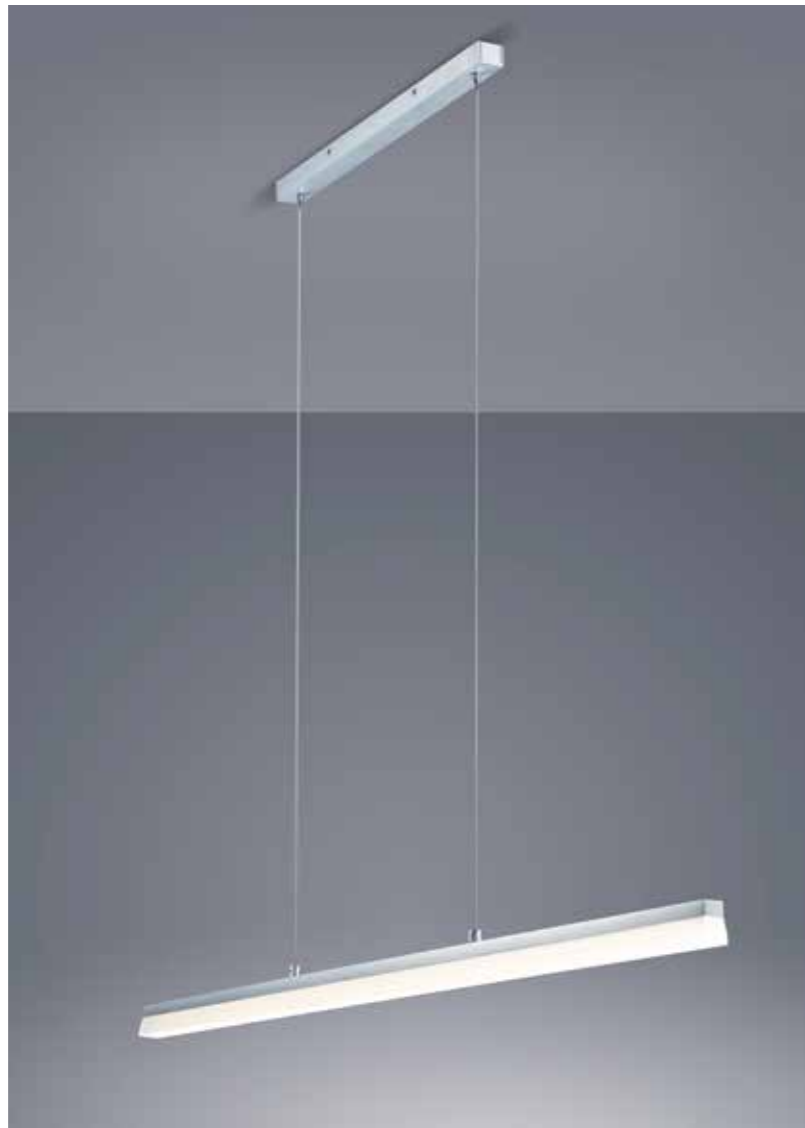

MOYA

LED IP30

aluminium matt
Acrylglas satiniert
aluminium mat
acrylic glass satinised

30 W, 230 V, 2800 K, 2645 Lumen, CRI > 80
16/1722.26