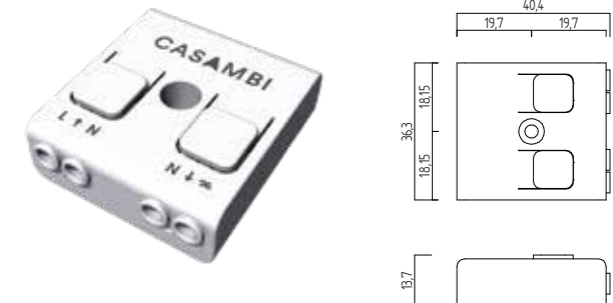

- LED eingebaute LED built-in LED
- E27 Fassung für austauschbare Leuchtmittel socket for exchangeable bulbs
- dimmbar dimmable
- inklusive Dimmer dimmer included
- inklusive Fernbedienung remote control included
- Smart Home Steuerung optional smart home control optionally
- inklusive Schalter switch on/off included
- Höhe einstellbar Height adjustable
- stufenlose Höhenverstellung height infinitely adjustable
- EASY LIFT EASY-LIFT Höhenverstellung EASY-LIFT height adjustment
- inklusive Bewegungsmelder motion sensor included
- Schutzart protective rating
- Lichtverteilungskurve unter: light distribution curve at: www.helestra.de