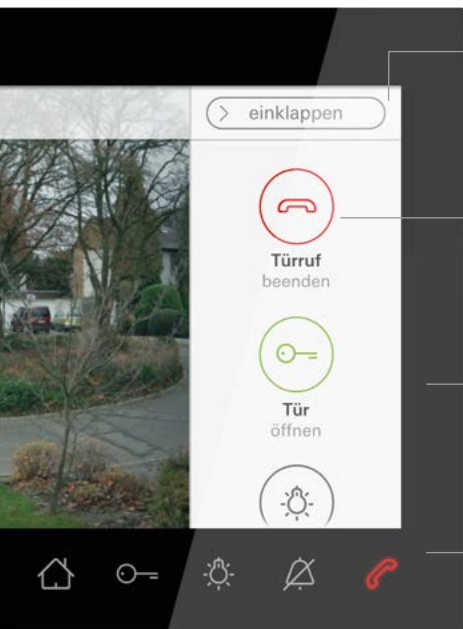

See. Talk. Trust.

The new Gira surface-mounted home station video 7 – convenience and security with a puristic design. The 7-inch (17.78 cm) high-resolution TFT touch display is not only extremely elegant in appearance with its homogeneous glass front, but also features a wide field of vision delivering excellent image quality – even when viewed at an angle. Whether for a new build, a conversion or retrofit: The Gira surface-mounted home station video 7 can be mounted on the wall or placed on any piece of furniture with its base to create both a stylish and functional feature.

The display is activated automatically as soon as someone rings the doorbell. It can also be activated manually.

Mehr sehen. Mehr verstehen. Und alles wenig kompliziert.
See more. Understand more. It's simple.

Montage an der Wand oder auf dem Standfuß

Mount on the wall or the base

**Hochauflösender Bildschirm mit Touchfunktion
und taktiler Rückmeldung**

High-resolution screen with touch function
and tactile feedback

Lokaler Bildspeicher

Local image memory

Freisprechfunktion mit hervorragender Sprachqualität

Speakerphone function with excellent voice quality

Klare Darstellung durch 7-Zoll-Display mit großem Sichtfeld
Clear display thanks to 7-inch display with wide field of vision