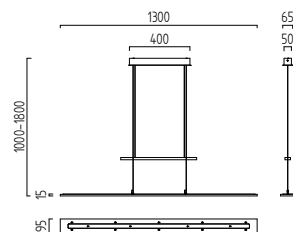

9 x 3 W, ca. 2700 K, 2430 Lumen
96/1301.86/5070

SIMA

LED  Casambi  IP20

edelstahl - finish
Acrylglas satiniert
stainless steel - finish
acrylic glass satinised

12 x 3 W, ca. 2700 K, 3240 Lumen
126/1314.86