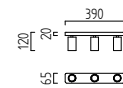

3 x 8 W, 230 V, ca. 2700 K, 2010 Lumen
35/1806.07