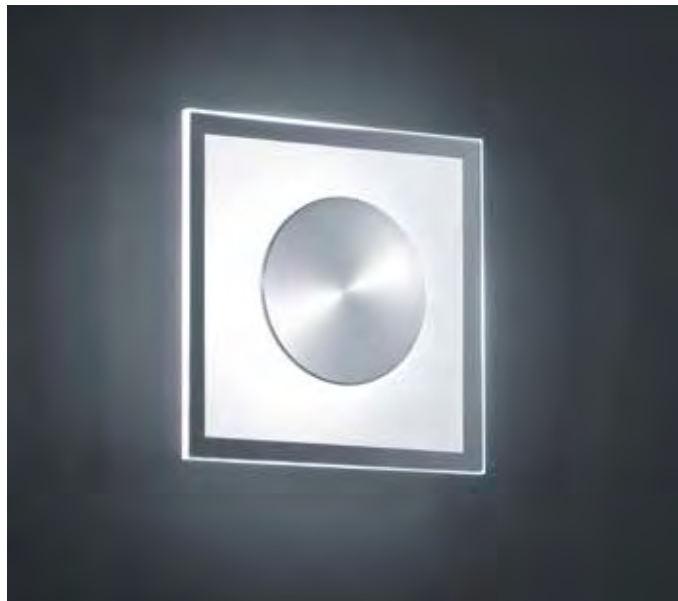

ALIDE

LED IP30

mattnickel
Dekorglas weiß / klar
nickel mat
decorative glass white / clear

8 W, ca. 3000 K, 800 Lumen
18/1315.06/5103

8 W, ca. 3000 K, 800 Lumen
18/1316.06/5104