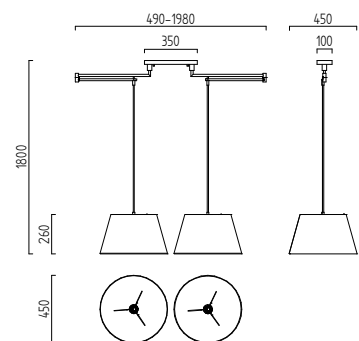

Schirm Chintz weiß / shade chintz white
26/1847.04/9276

Schirm Chintz anthrazit / shade chintz anthracite
26/1847.04/9283