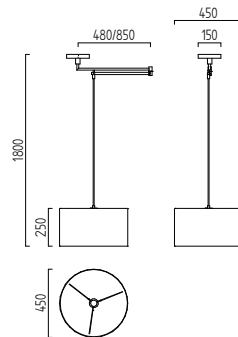

Schirm Chintz mocca / shade chintz mocca
16/1847.04/9288