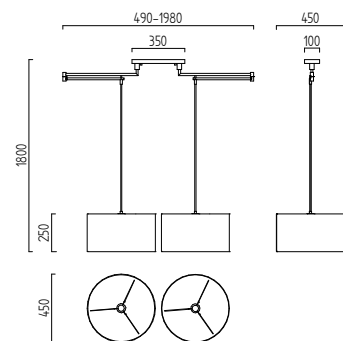

Schirm Chintz weiß / shade chintz white
26/1847.04/9290

Schirm Chintz anthrazit / shade chintz anthracite
26/1847.04/9289

Schirm Chintz mocca / shade chintz mocca
26/1847.04/9288