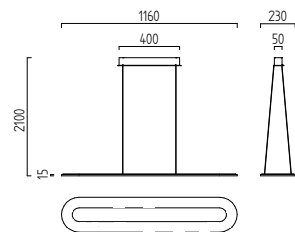

9 x 3 W, ca. 2700 K, 2430 Lumen
96/1301.86/5070

SIMA

LED  Casambi  IP20

edelstahl - finish
Acrylglas satiniert
stainless steel - finish
acrylic glass satinised

12 x 3 W, ca. 2700 K, 3240 Lumen
126/1314.86