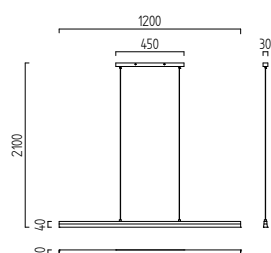

MOYA

LED   IP30

aluminium matt
Acrylglas satiniert
aluminium mat
acrylic glass satinised

30 W, 230 V, ca. 2800 K, 2645 Lumen

16/1722.26

ANTEA

LED  Casambi  IP20

edelstahl - finish
Glas teilsatiniert
stainless steel - finish
glass partially satinised