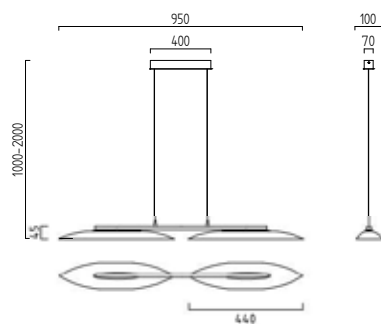

8 W, ca. 3000 K, 800 Lumen
18/1315.06/5103

8 W, ca. 3000 K, 800 Lumen
18/1316.06/5104

SALLY

LED   Casambi  EASY LIFT IP20

mattnickel - chrom
Glas satiniert
nickel mat - chrome
glass satinised

2 x 10 W, ca. 2800 K, 1600 Lumen
26/1641.27/5210