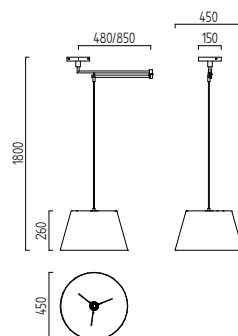

Schirm Chintz anthrazit / shade chintz anthracite
16/1847.04/9283