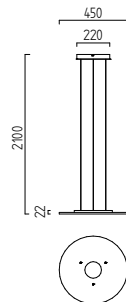

edelstahl - finish
Glas teilsatiniert
stainless steel - finish
glass partially satinised

9 x 3 W, ca. 2700 K, 2430 Lumen

96/1315.86/5081