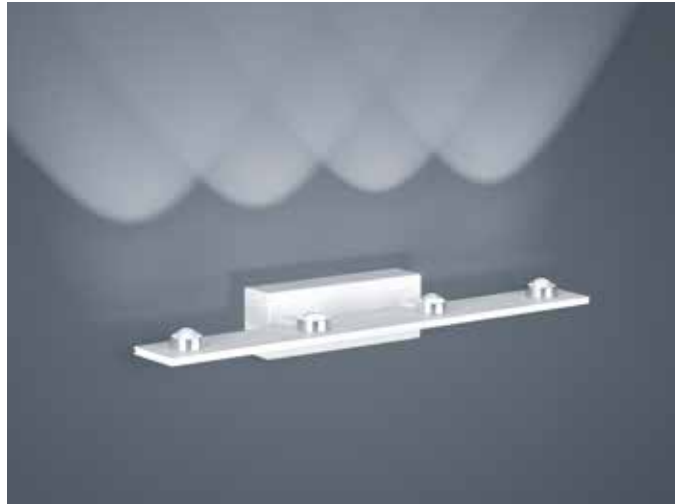

DORI

LED IP40

4 x 3 W, ca. 3000 K, 920 Lumen

mattnickel / nickel mat

48/1712.06

mattweiß - aluminium / white mat - aluminium

48/1712.84