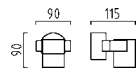

1 x GU10, max. 35 W
18/162.25