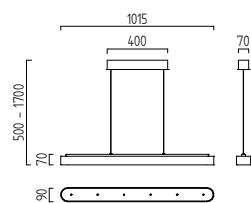

BORA

LED Casambi EASY LIFT IP20

mattnickel eloxiert - chrom
Acryldiffusor satiniert
nickel mat anodised - chrome
acrylic diffuser satinised
30 W, ca. 2800 K, 3300 Lumen

Schirm Chintz weiß / shade chintz white
16/1704.19/9256

Schirm Chintz mocca / shade chintz mocca
16/1704.19/9257