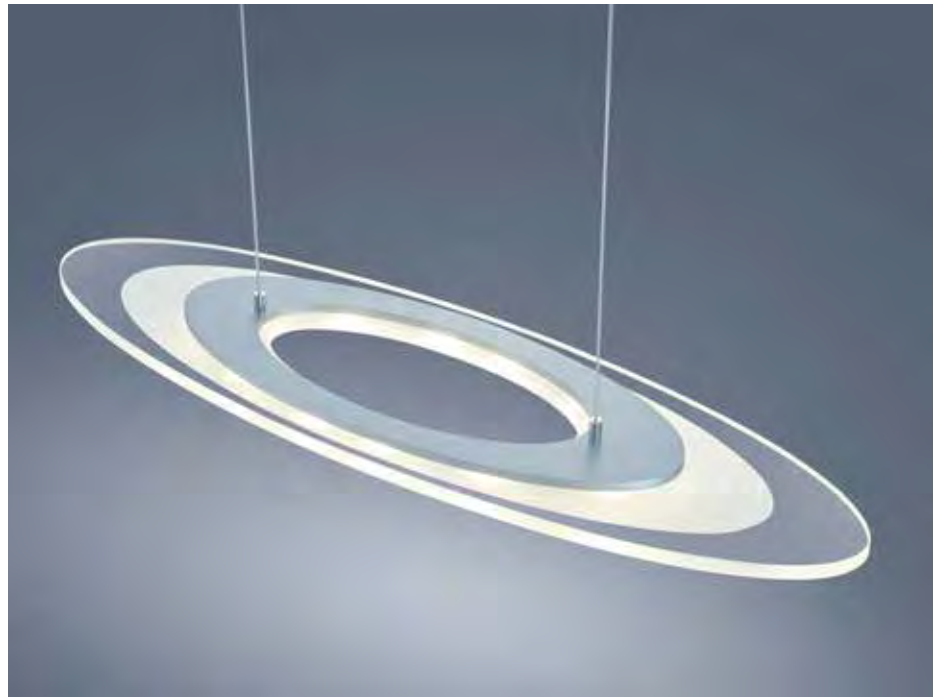

TARA

LED Casambi IP30