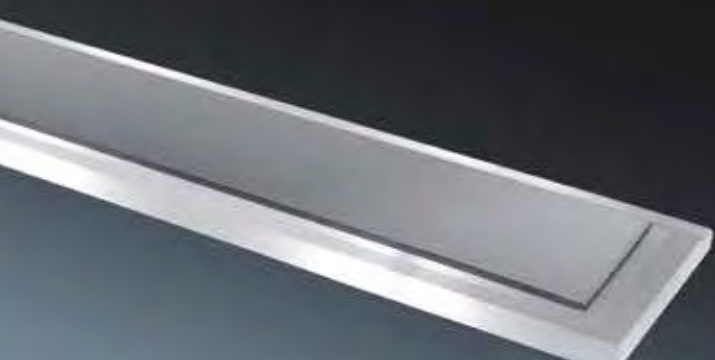

MOYA

LED   IP30

aluminium matt
Acrylglas satiniert
aluminium mat
acrylic glass satinised

30 W, 230 V, ca. 2800 K, 2645 Lumen

16/1722.26

ANTEA

LED  Casambi  IP20

edelstahl - finish
Glas teilsatiniert
stainless steel - finish
glass partially satinised