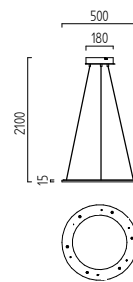

SIMA

LED Casambi IP20

edelstahl - finish
Acrylglas satiniert
stainless steel - finish
acrylic glass satinised