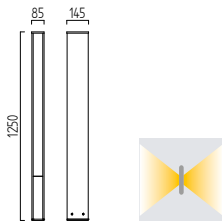

TENDO LED

LED IP55

massiv aluminium
Acryldiffusor satiniert
solid aluminium
acrylic diffuser satinised
2 x 20 W, 230 V, ca. 3000 K, 4000 Lumen

Farbe mattweiß / colour white mat
A29412.07

Farbe silbergrau / colour silver grey
A29412.46

Farbe graphit / colour graphite
A29412.93

Auf Anfrage sind Sonderfarben nach RAL möglich.
Special colours (RAL) on request.

Zubehör für Bodenbefestigung
accessories for floor assembly
Seite / page 269