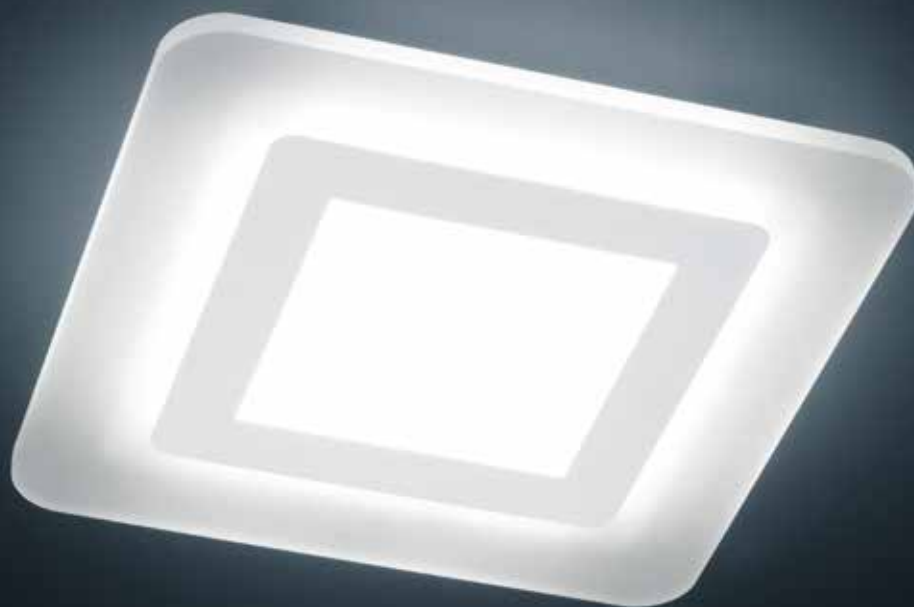

25 W, ca. 3000 K, 1320 Lumen
25/1565.07

35 W, ca. 3000 K, 1950 Lumen
25/1566.07

27 W, ca. 3000 K, 1440 Lumen
25/1563.07

36 W, ca. 3000 K, 2040 Lumen
25/1564.07

12 W, ca. 3000 K, 1056 Lumen
18/1533.07

JENNA