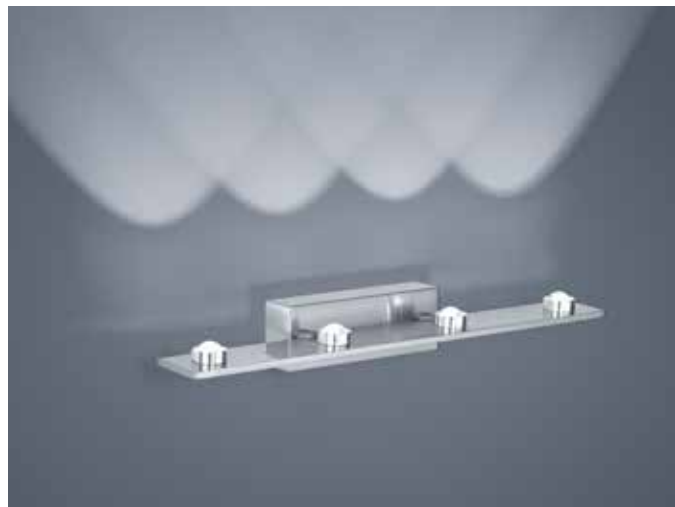

DORI

LED IP40

4 x 3 W, ca. 3000 K, 920 Lumen

mattnickel / nickel mat

48/1712.06

mattweiß - aluminium / white mat - aluminium

48/1712.84