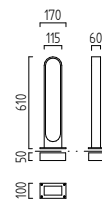

LIGHT IS OUTSIDE®

DRY

LED IP65

massiv aluminium
inkl. Montagegehäuse
solid aluminium
incl. mounting box

6 W, ca. 3000 K, 730 Lumen

Farbe mattweiß / colour white mat
A19702.07

Farbe graphit / colour graphite
A19702.93