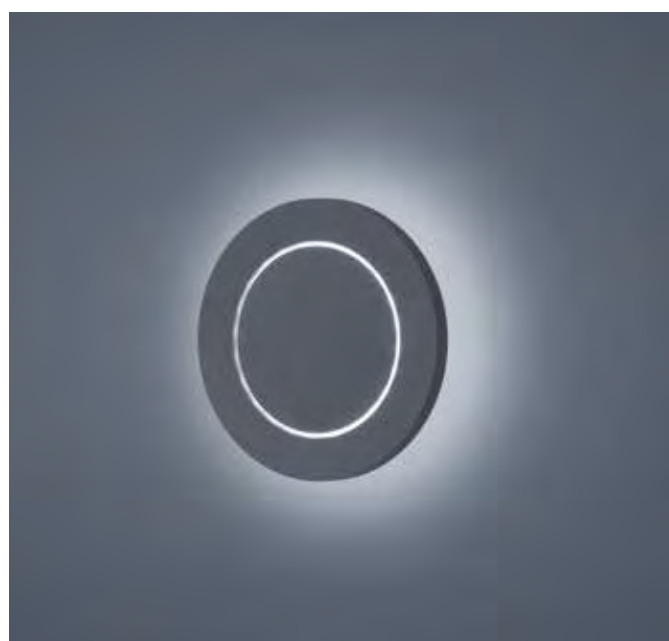

SOLO

LED IP54

massiv Aluminium
solid aluminium

6 W, ca. 3000 K, 780 Lumen

Farbe mattweiß / colour white mat
A18707.07

Farbe graphit / colour graphite
A18707.93

FOGO

LED IP54